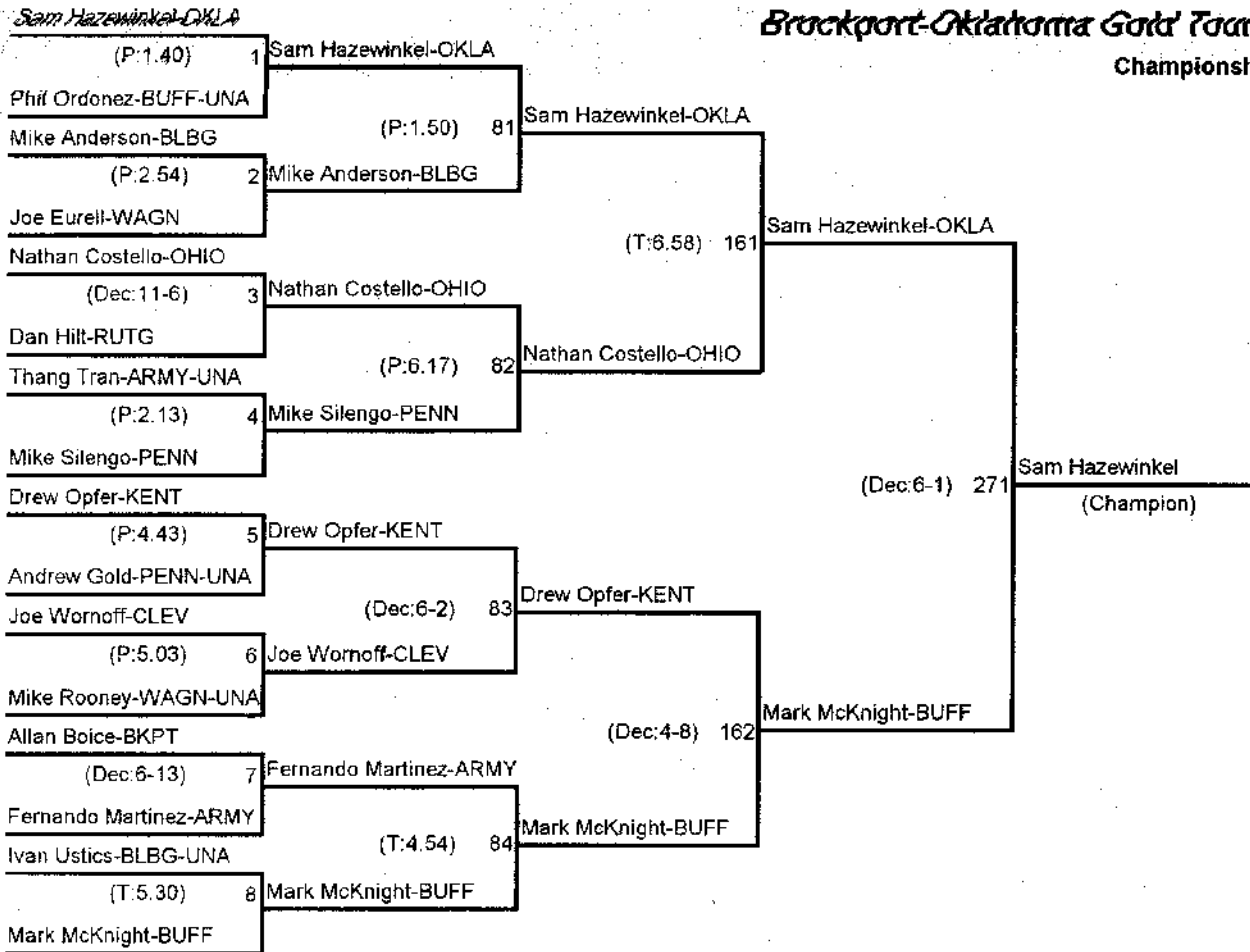

Brockport-Oklahoma Gold Tournament

Championship Bracket

125 Pounds

Consolation Bracket

125 Pounds

Brockport-Oklahoma Gold Tournament

Championship Bracket

133 Pounds

Consolation Bracket

133 Pounds

Brockport-Oklahoma Gold Tournament

Championship Bracket

141 Pounds

Consolation Bracket

141 Pounds

Brockport-Oklahoma Gold Tournament

Championship Bracket

149 Pounds

Consolation Bracket

149 Pounds

Brockport-Oklahoma Gold Tournament

Championship Bracket

157 Pounds

Consolation Bracket