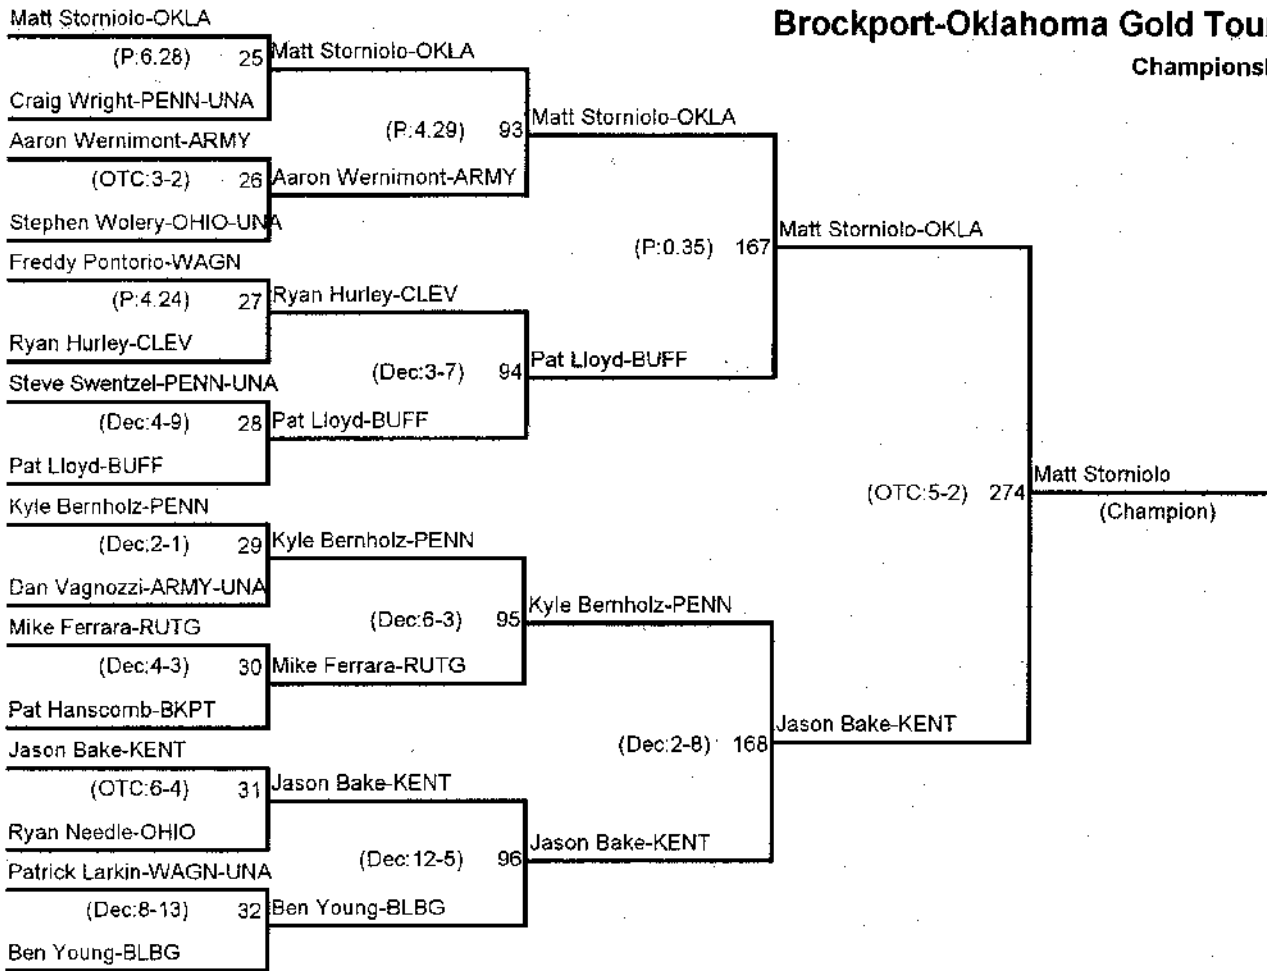

Brockport-Oklahoma Gold Tournament

Championship Bracket

125 Pounds

Consolation Bracket

125 Pounds

Brockport-Oklahoma Gold Tournament

Championship Bracket

133 Pounds

Consolation Bracket

133 Pounds

Brockport-Oklahoma Gold Tournament

Championship Bracket

141 Pounds

Consolation Bracket

141 Pounds

Brockport-Oklahoma Gold Tournament

Championship Bracket

149 Pounds

Consolation Bracket

149 Pounds

Brockport-Oklahoma Gold Tournament

Championship Bracket

157 Pounds

Consolation Bracket