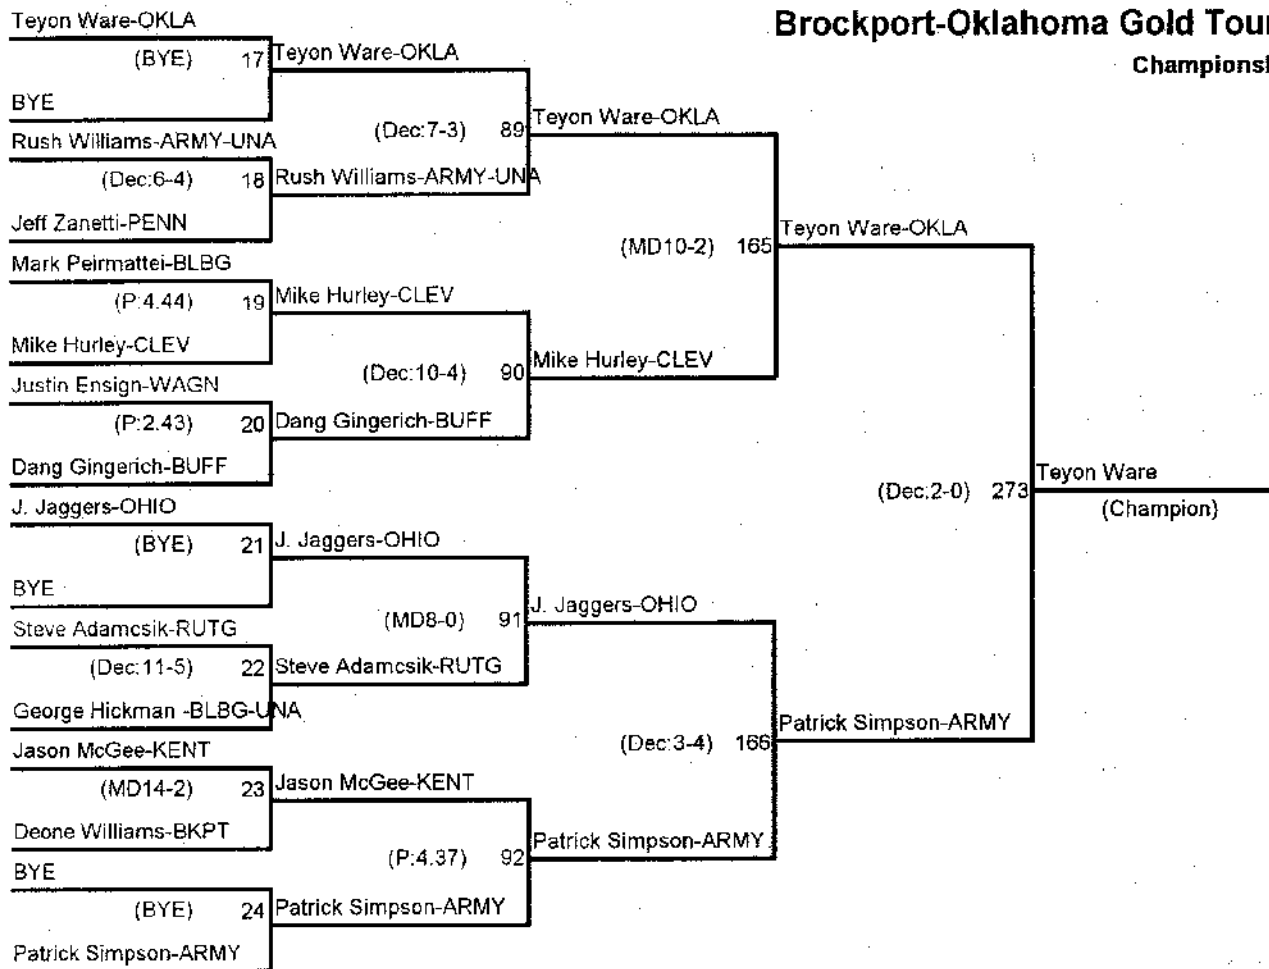

Brockport-Oklahoma Gold Tournament

Championship Bracket

125 Pounds

Consolation Bracket

125 Pounds

Brockport-Oklahoma Gold Tournament

Championship Bracket

133 Pounds

Consolation Bracket

133 Pounds

Brockport-Oklahoma Gold Tournament

Championship Bracket

141 Pounds

Consolation Bracket

141 Pounds

Brockport-Oklahoma Gold Tournament

Championship Bracket

149 Pounds

Consolation Bracket

149 Pounds

Brockport-Oklahoma Gold Tournament

Championship Bracket

157 Pounds

Consolation Bracket