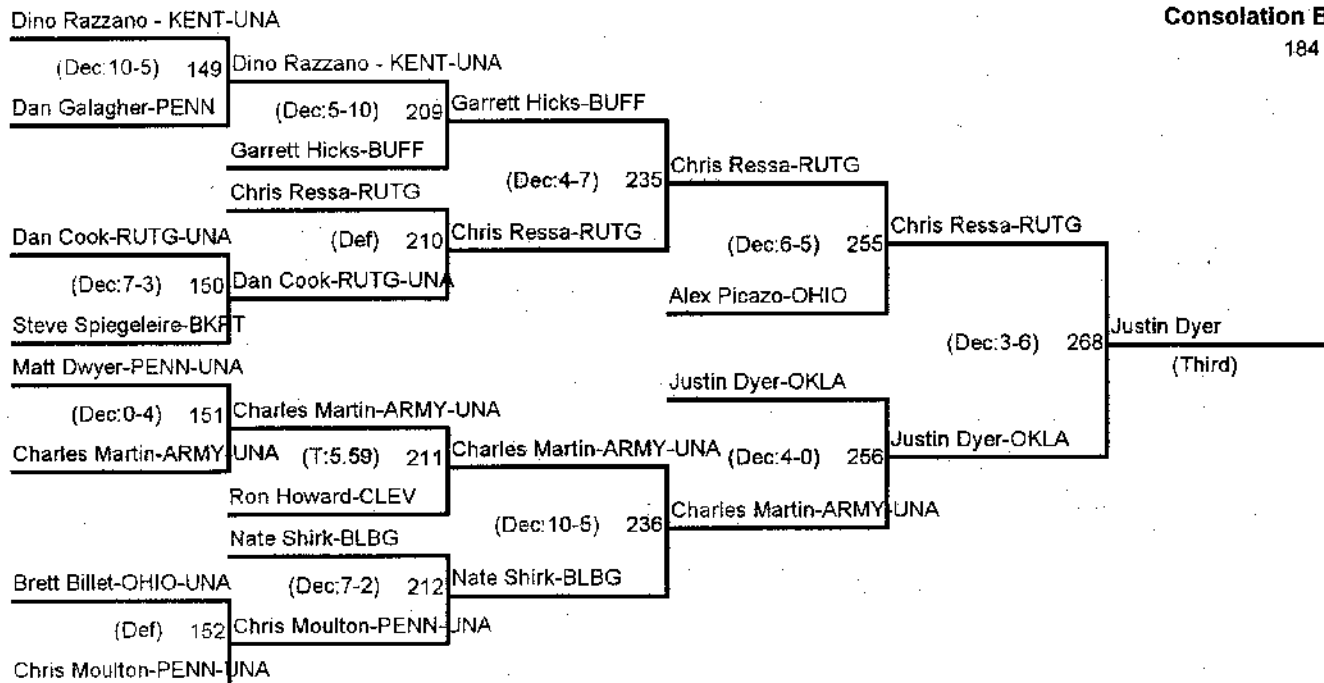

174 Pounds

Consolation Bracket

174 Pounds

Brockport-Oklahoma Gold Tournament

Championship Bracket

184 Pounds

Consolation Bracket

184 Pounds