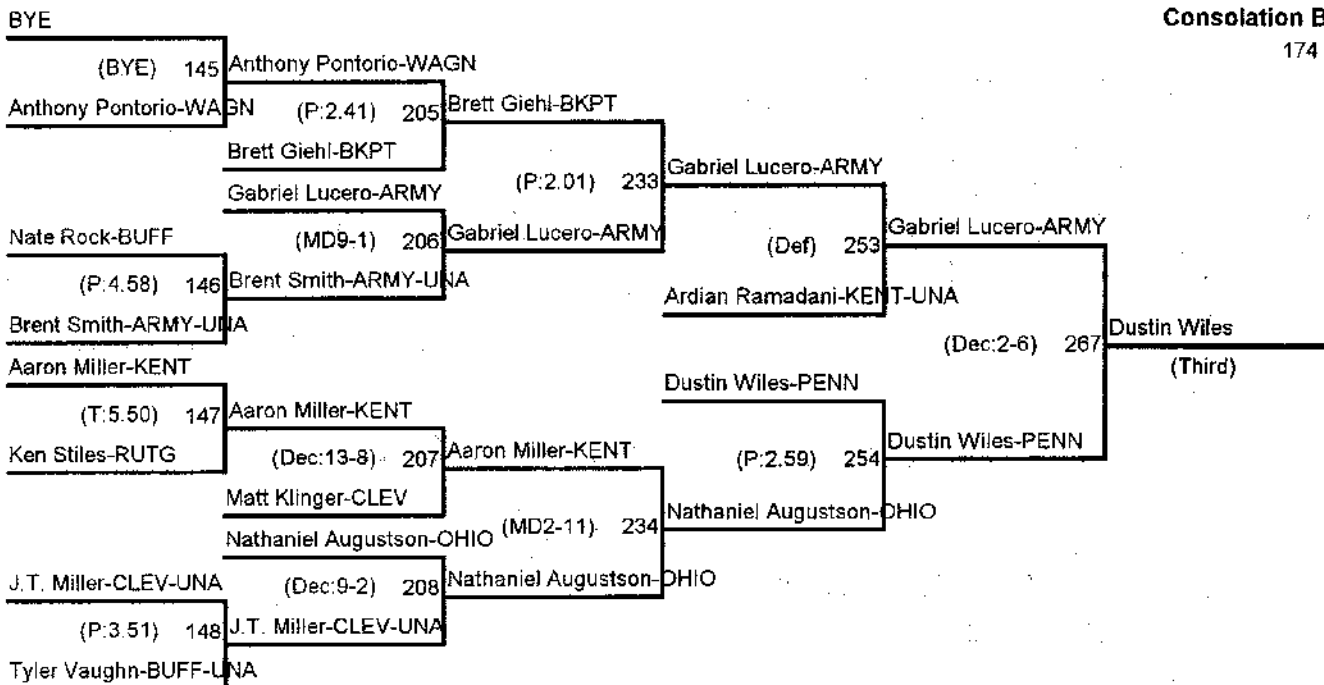

157 Pounds

Brockport-Oklahoma Gold Tournament

Championship Bracket

165 Pounds

Consolation Bracket

165 Pounds

Brockport-Oklahoma Gold Tournament

Championship Bracket

174 Pounds

Consolation Bracket

174 Pounds

Brockport-Oklahoma Gold Tournament

Championship Bracket

184 Pounds

Consolation Bracket

184 Pounds