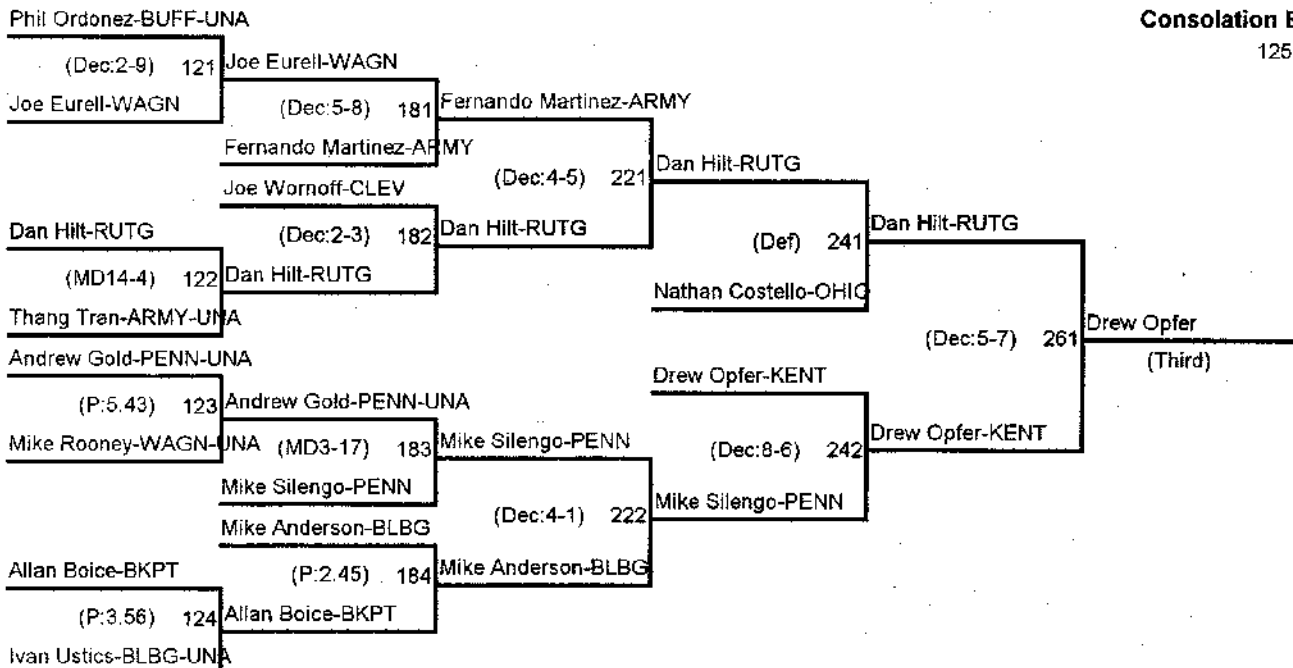

Brockport-Oklahoma Gold Tournament

Championship Bracket

125 Pounds

Consolation Bracket

125 Pounds

Brockport-Oklahoma Gold Tournament

Championship Bracket

133 Pounds

Consolation Bracket

133 Pounds

Brockport-Oklahoma Gold Tournament

Championship Bracket

141 Pounds

Consolation Bracket

141 Pounds

Brockport-Oklahoma Gold Tournament

Championship Bracket

149 Pounds

Consolation Bracket

149 Pounds

Brockport-Oklahoma Gold Tournament

Championship Bracket

157 Pounds

Consolation Bracket