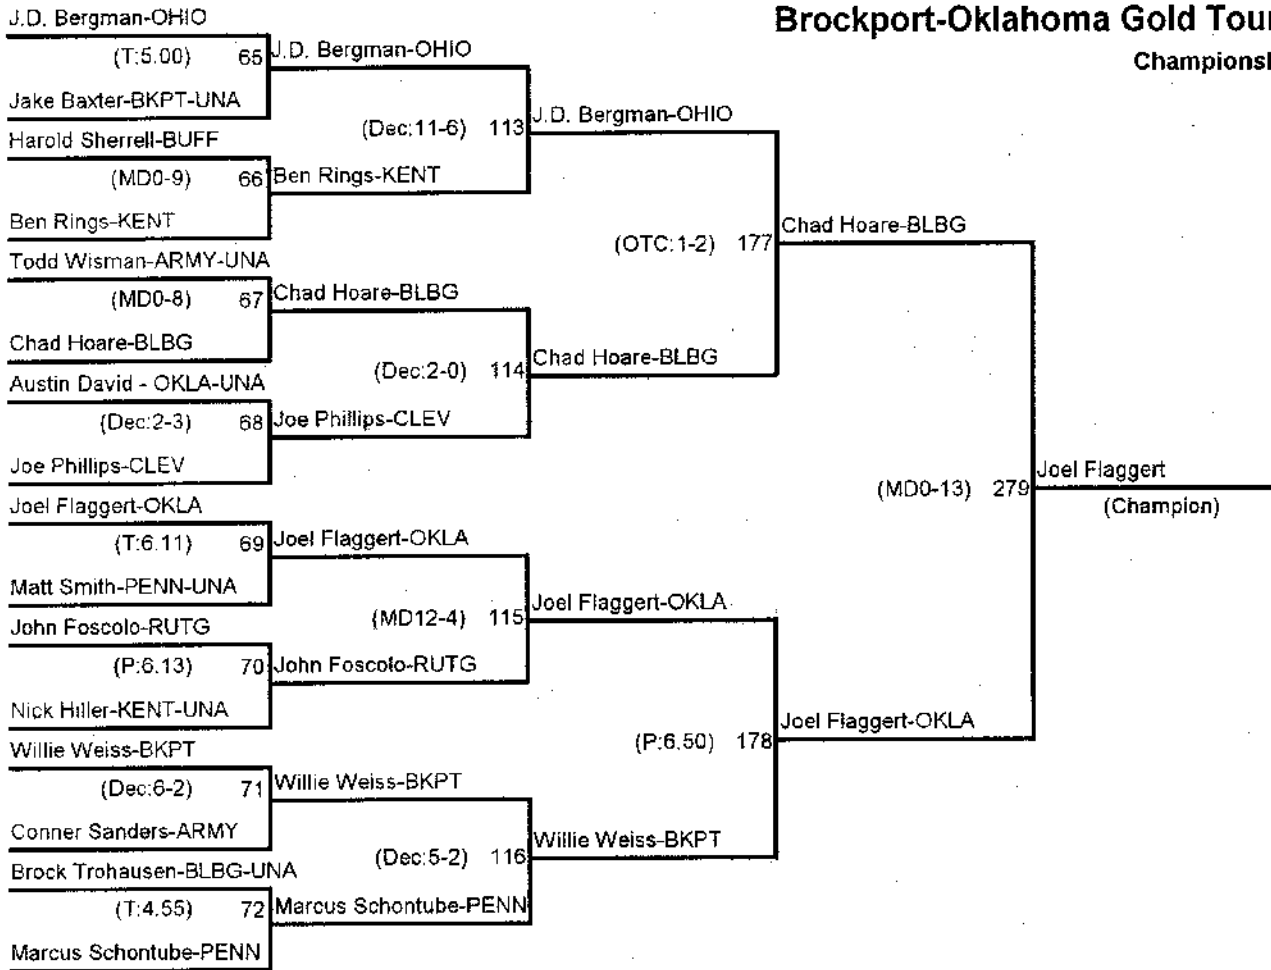

174 Pounds

Consolation Bracket

174 Pounds

Brockport-Oklahoma Gold Tournament

Championship Bracket

184 Pounds

Consolation Bracket

184 Pounds

Brockport-Oklahoma Gold Tournament

Championship Bracket

197 Pounds

Consolation Bracket

197 Pounds

Brockport-Oklahoma Gold Tournament

Championship Bracket
285 Pounds

Consolation Bracket
285 Pounds