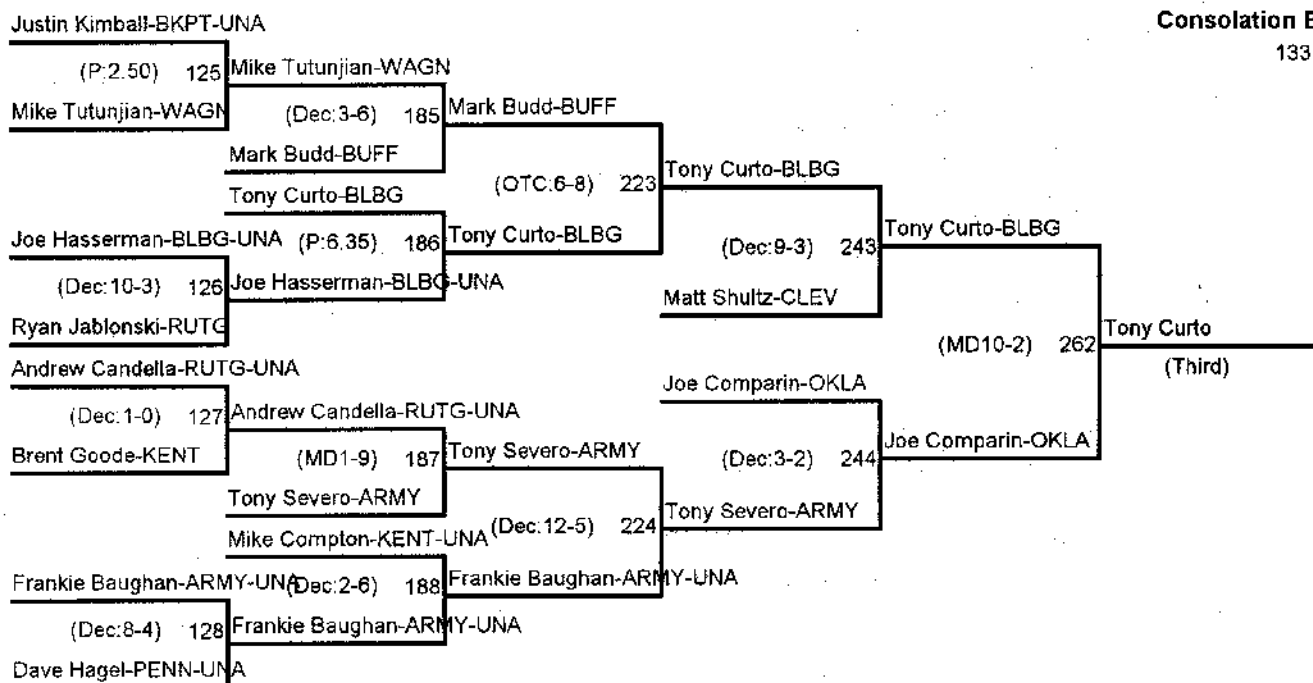

Brockport-Oklahoma Gold Tournament

Championship Bracket

125 Pounds

Consolation Bracket

125 Pounds

Brockport-Oklahoma Gold Tournament

Championship Bracket

133 Pounds

Consolation Bracket

133 Pounds

Brockport-Oklahoma Gold Tournament

Championship Bracket

141 Pounds

Consolation Bracket

141 Pounds

Brockport-Oklahoma Gold Tournament