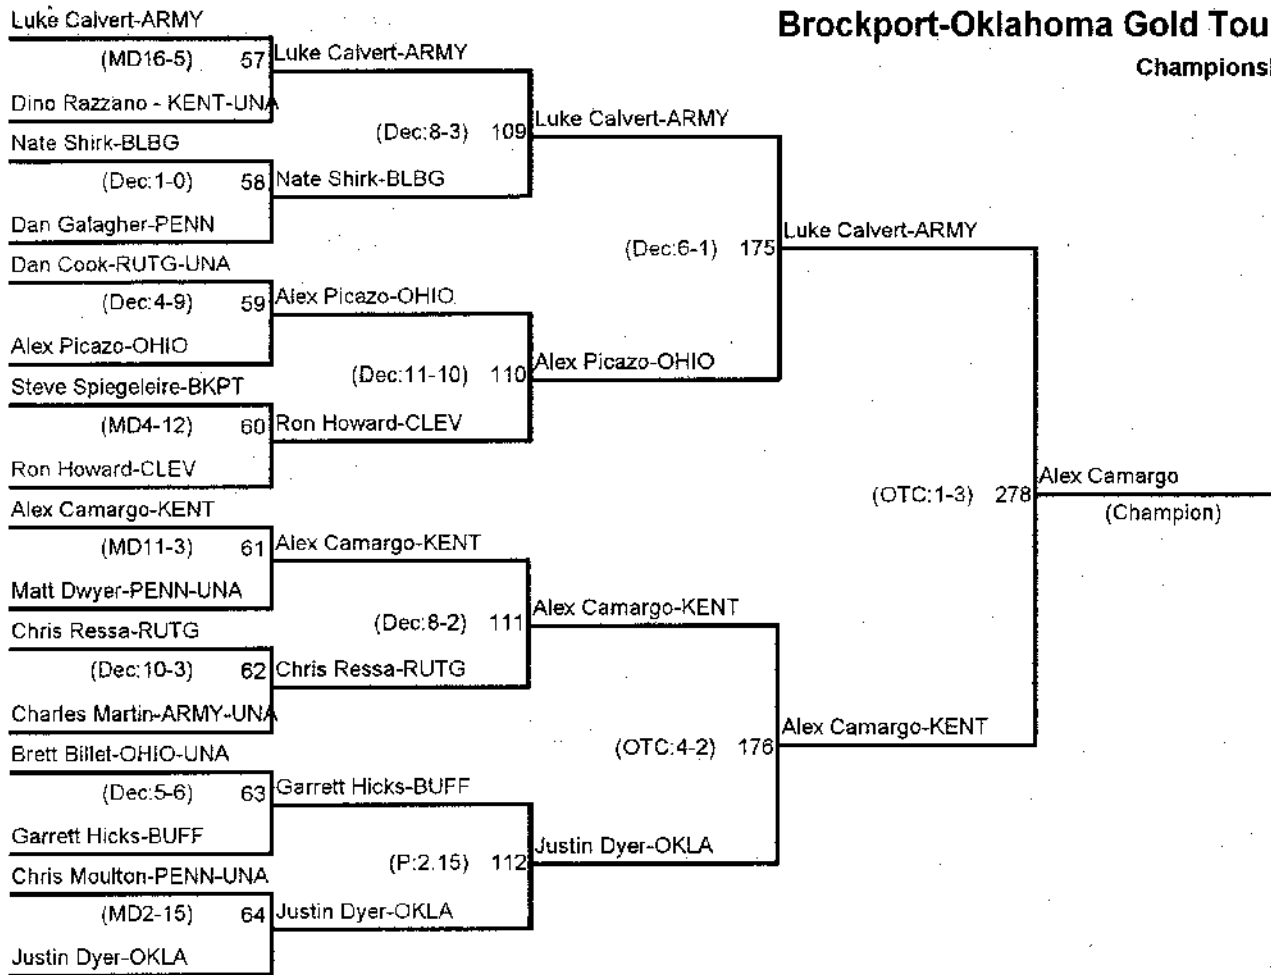

174 Pounds

Consolation Bracket

174 Pounds

Brockport-Oklahoma Gold Tournament

Championship Bracket

184 Pounds

Consolation Bracket

184 Pounds