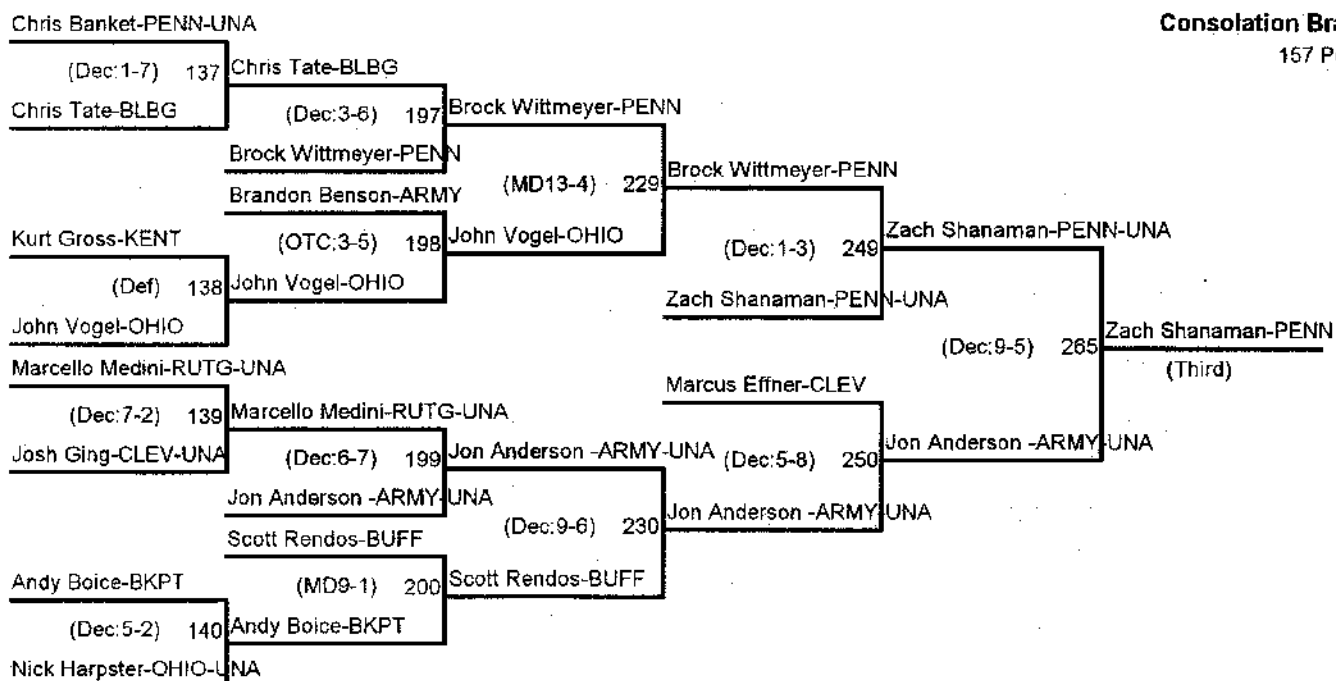

Championship Bracket

149 Pounds

Consolation Bracket

149 Pounds

Brockport-Oklahoma Gold Tournament

Championship Bracket

157 Pounds

Consolation Bracket

157 Pounds

Brockport-Oklahoma Gold Tournament

Championship Bracket

165 Pounds

Consolation Bracket

165 Pounds

Brockport-Oklahoma Gold Tournament

Championship Bracket