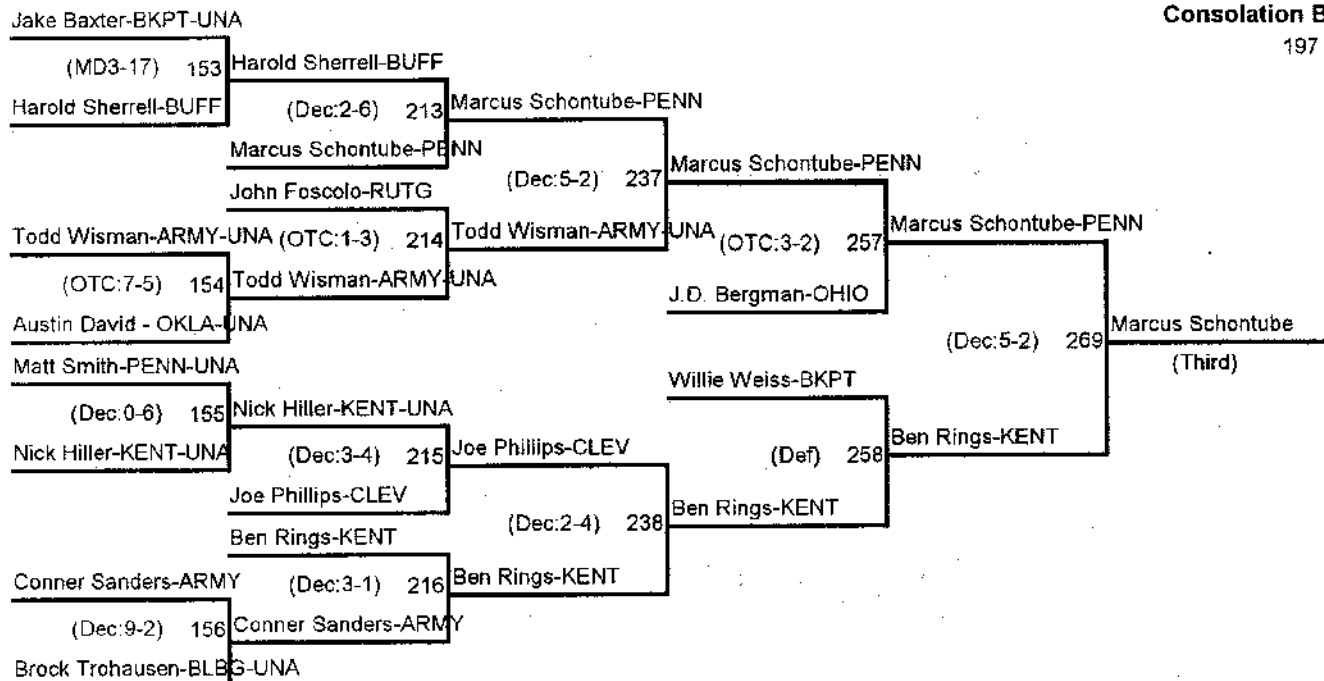

Brockport-Oklahoma Gold Tournament

Championship Bracket

197 Pounds

Consolation Bracket

197 Pounds

Brockport-Oklahoma Gold Tournament

Championship Bracket
285 Pounds

Consolation Bracket
285 Pounds