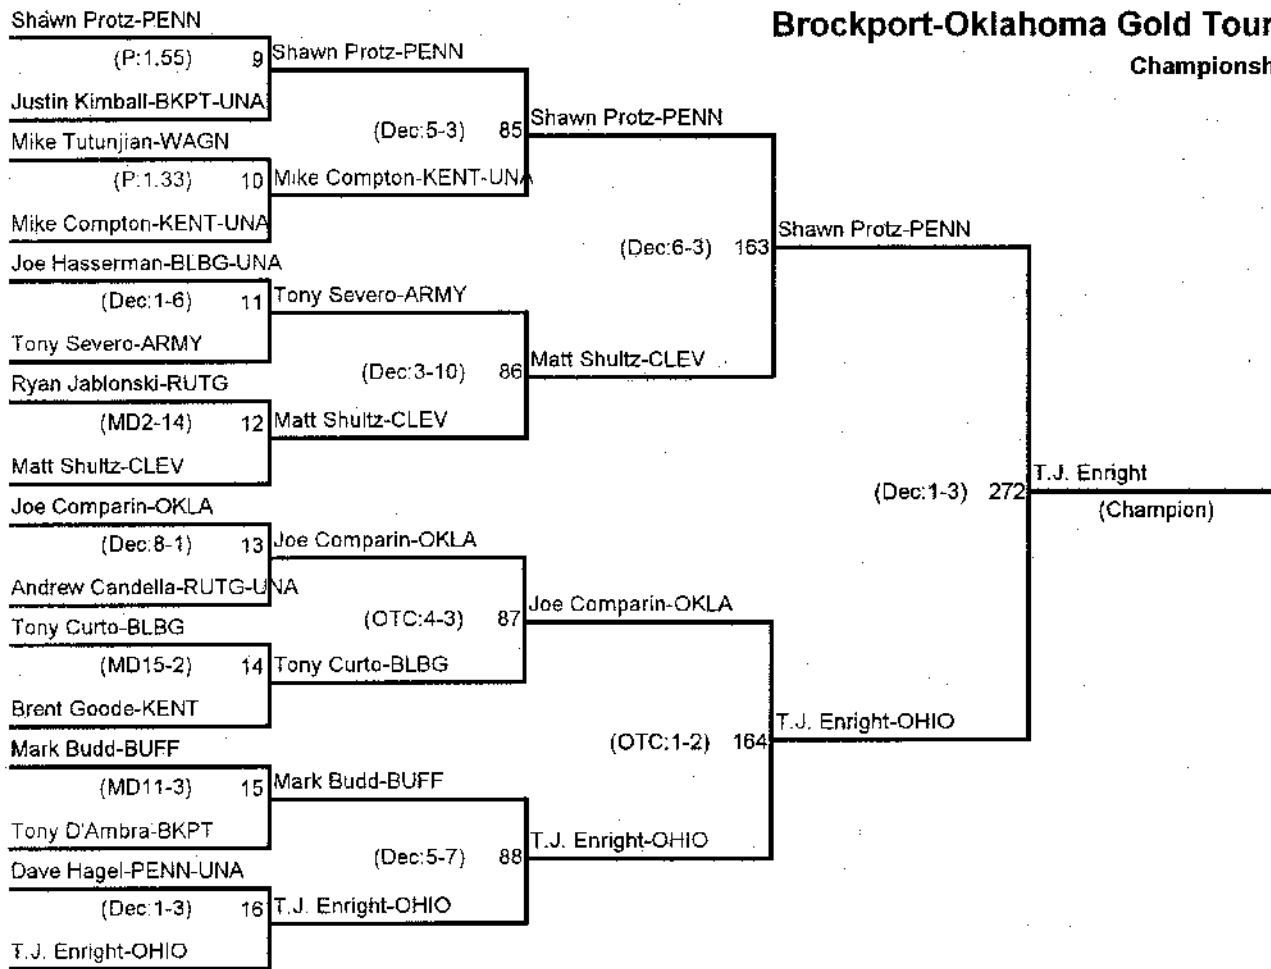

Brockport-Oklahoma Gold Tournament

Championship Bracket

125 Pounds

Consolation Bracket

125 Pounds

Brockport-Oklahoma Gold Tournament

Championship Bracket

133 Pounds

Consolation Bracket

133 Pounds

Brockport-Oklahoma Gold Tournament

Championship Bracket

141 Pounds

Consolation Bracket

141 Pounds

Brockport-Oklahoma Gold Tournament

Championship Bracket

149 Pounds

Consolation Bracket

149 Pounds

Brockport-Oklahoma Gold Tournament

Championship Bracket

157 Pounds

Consolation Bracket