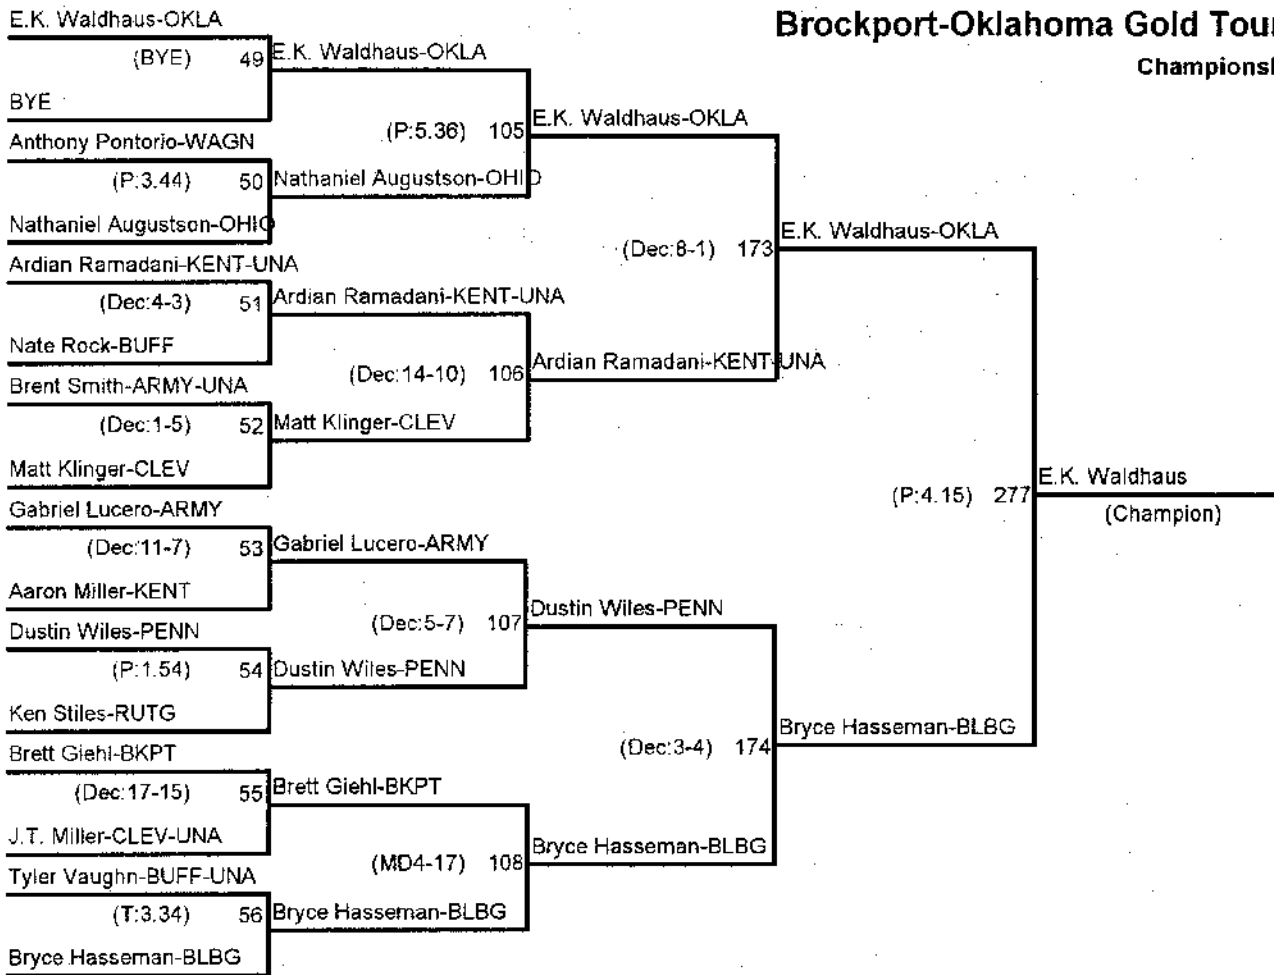

Brockport-Oklahoma Gold Tournament

Championship Bracket

174 Pounds