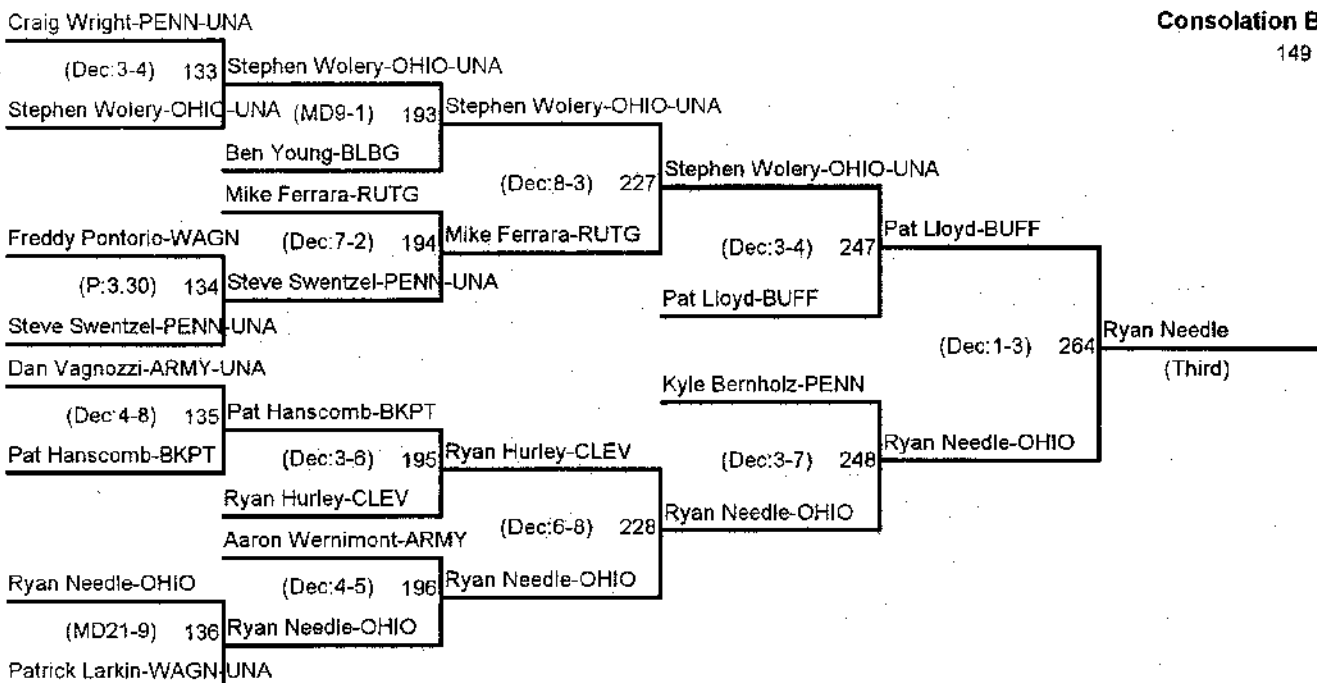

Brockport-Oklahoma Gold Tournament

Championship Bracket

125 Pounds

Consolation Bracket

125 Pounds

Brockport-Oklahoma Gold Tournament

Championship Bracket

133 Pounds

Consolation Bracket

133 Pounds

Brockport-Oklahoma Gold Tournament

Championship Bracket

141 Pounds

Consolation Bracket

141 Pounds

Brockport-Oklahoma Gold Tournament

Championship Bracket

149 Pounds

Consolation Bracket

149 Pounds

Brockport-Oklahoma Gold Tournament

Championship Bracket

157 Pounds

Consolation Bracket