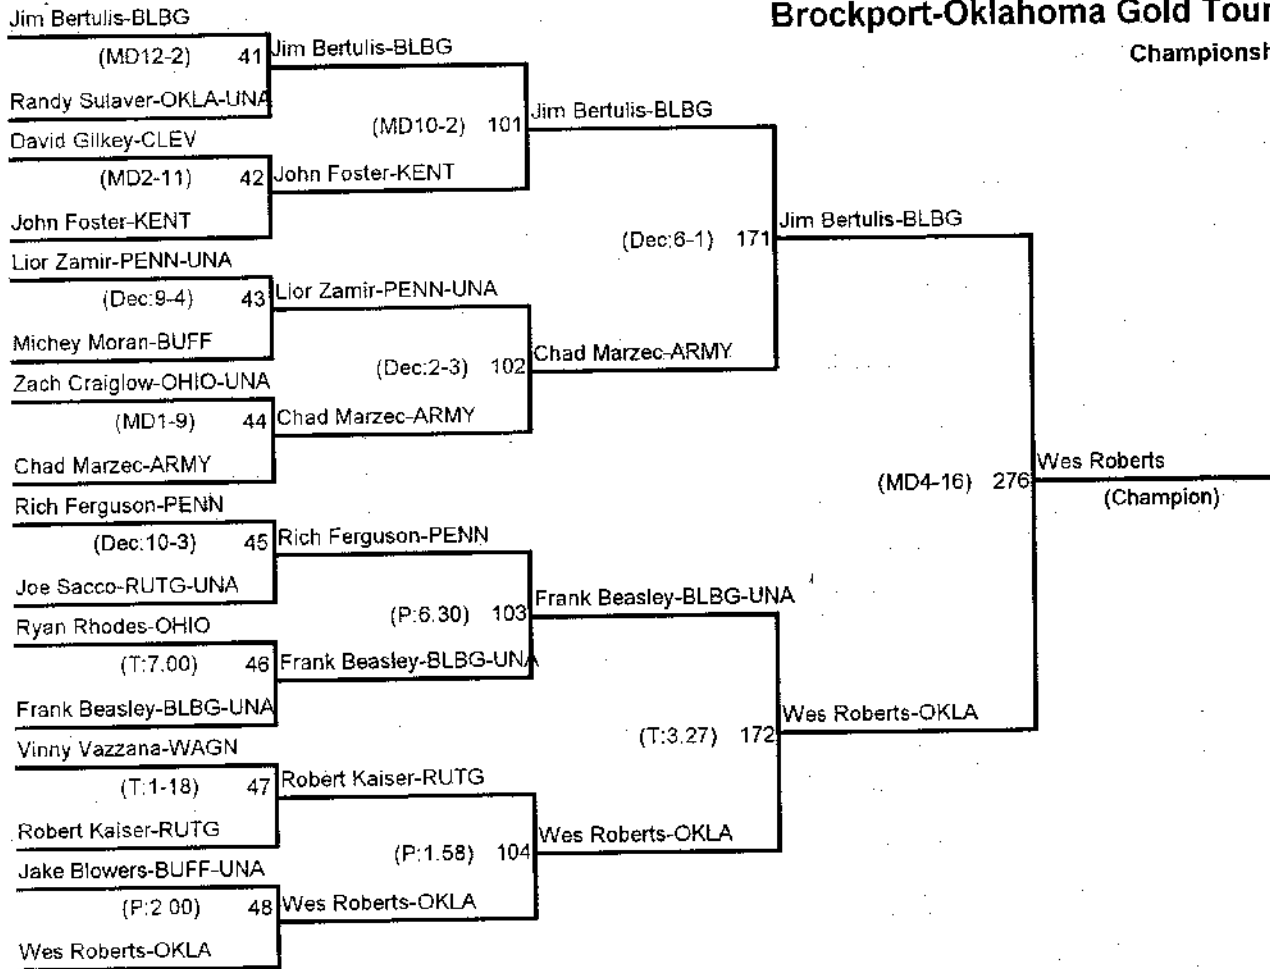

Brockport-Oklahoma Gold Tournament

Championship Bracket

165 Pounds