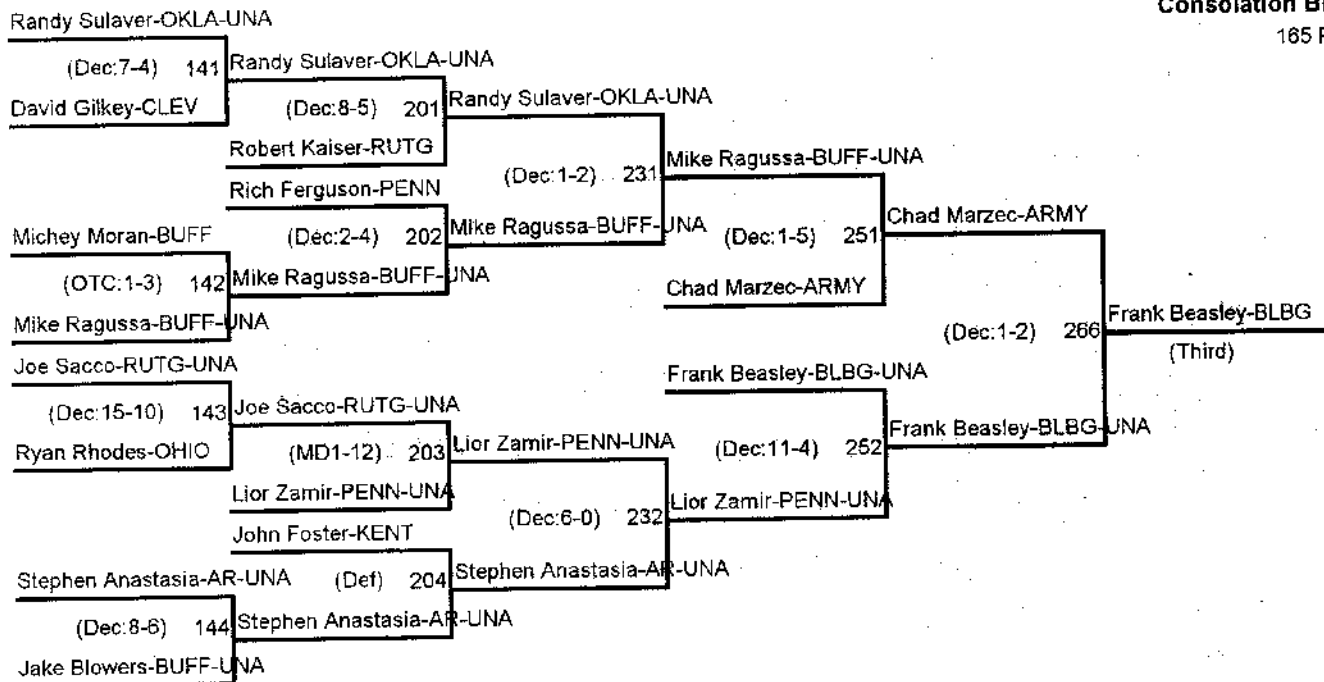

157 Pounds

Brockport-Oklahoma Gold Tournament

Championship Bracket

165 Pounds

Consolation Bracket

165 Pounds

Brockport-Oklahoma Gold Tournament

Championship Bracket