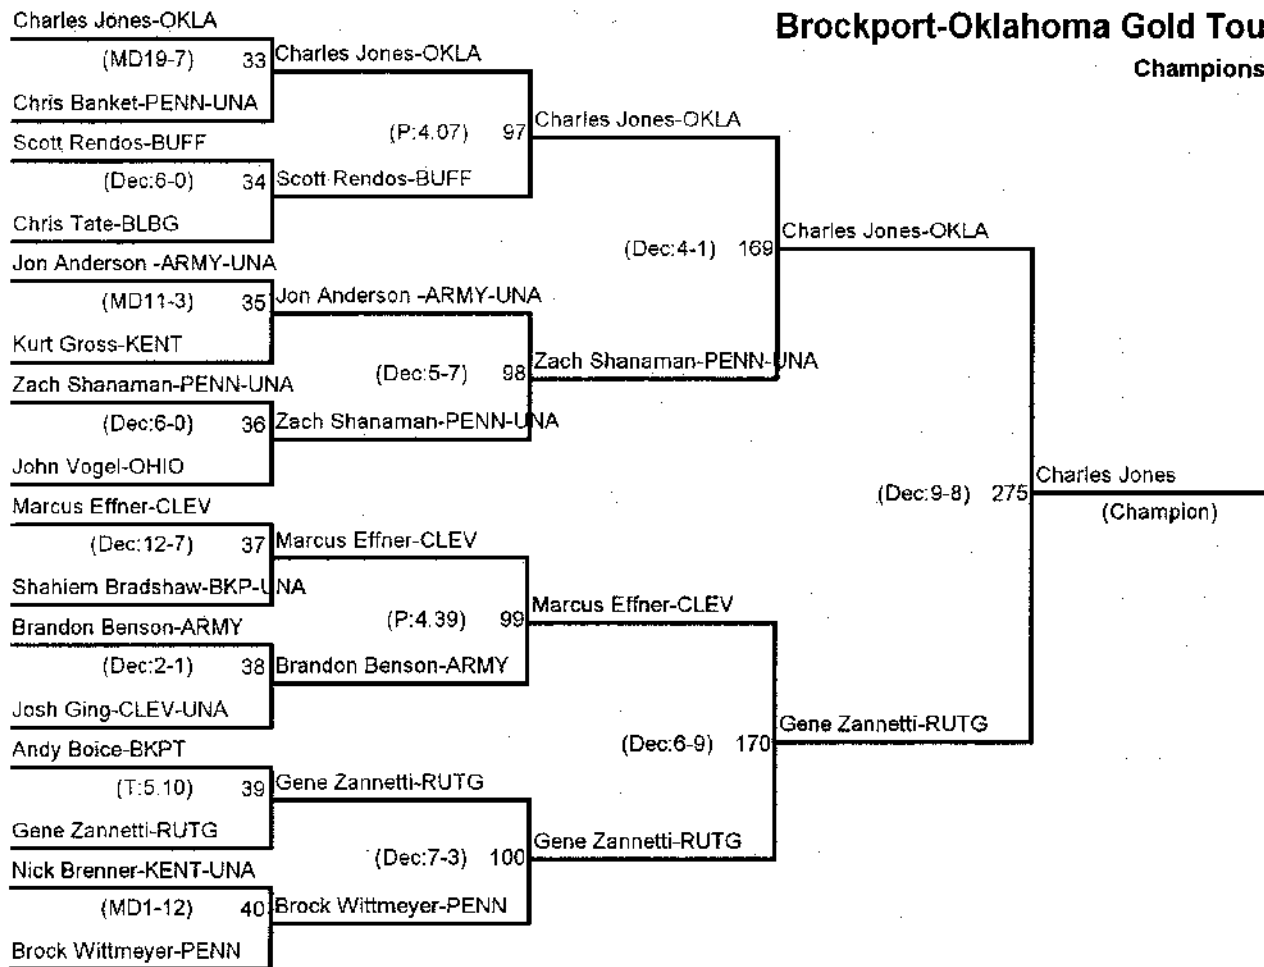

Championship Bracket

149 Pounds

Consolation Bracket

149 Pounds

Brockport-Oklahoma Gold Tournament

Championship Bracket

157 Pounds

Consolation Bracket