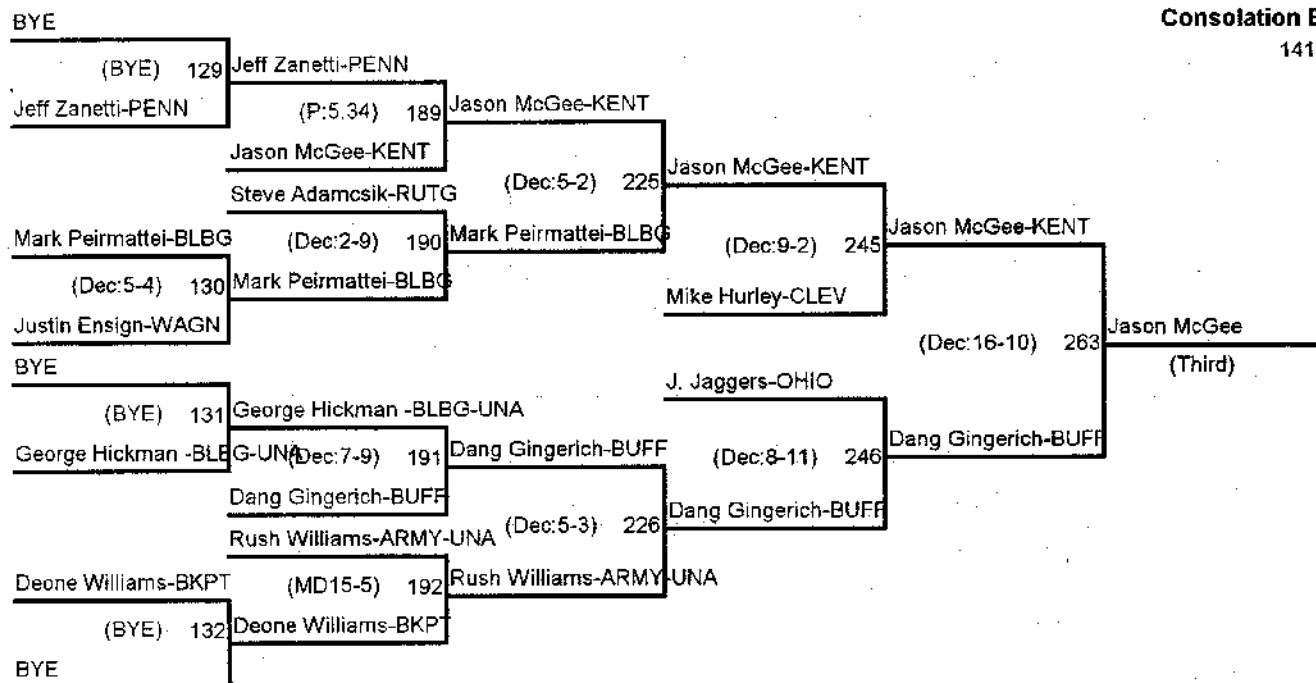

Consolation Bracket

133 Pounds

Brockport-Oklahoma Gold Tournament

Championship Bracket

141 Pounds

Consolation Bracket

141 Pounds

Brockport-Oklahoma Gold Tournament

Championship Bracket

149 Pounds

Consolation Bracket

149 Pounds

Brockport-Oklahoma Gold Tournament

Championship Bracket

157 Pounds

Consolation Bracket