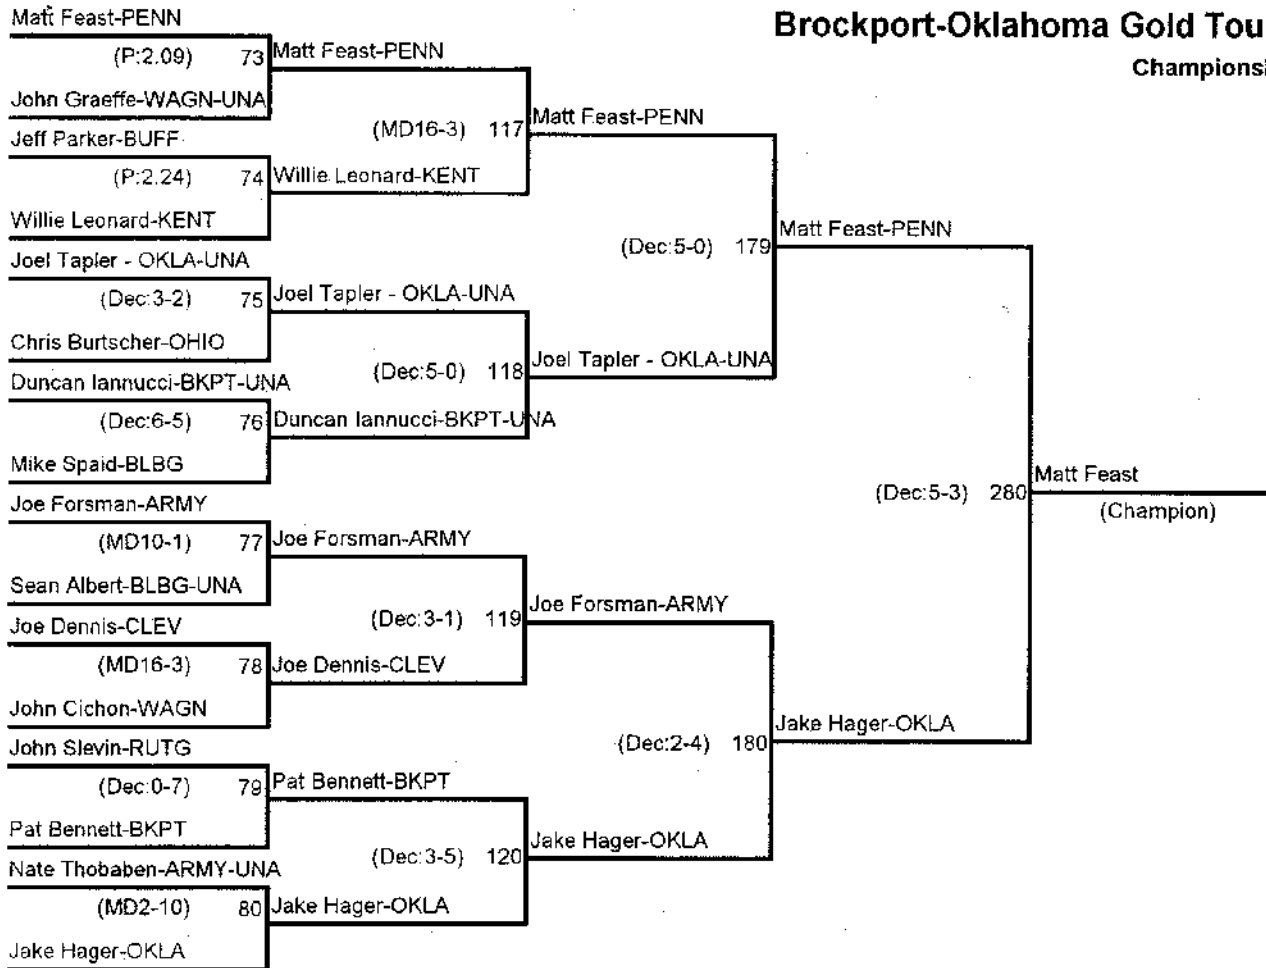

Brockport-Oklahoma Gold Tournament

Championship Bracket

197 Pounds

Consolation Bracket

197 Pounds

Brockport-Oklahoma Gold Tournament

Championship Bracket
285 Pounds

Consolation Bracket
285 Pounds