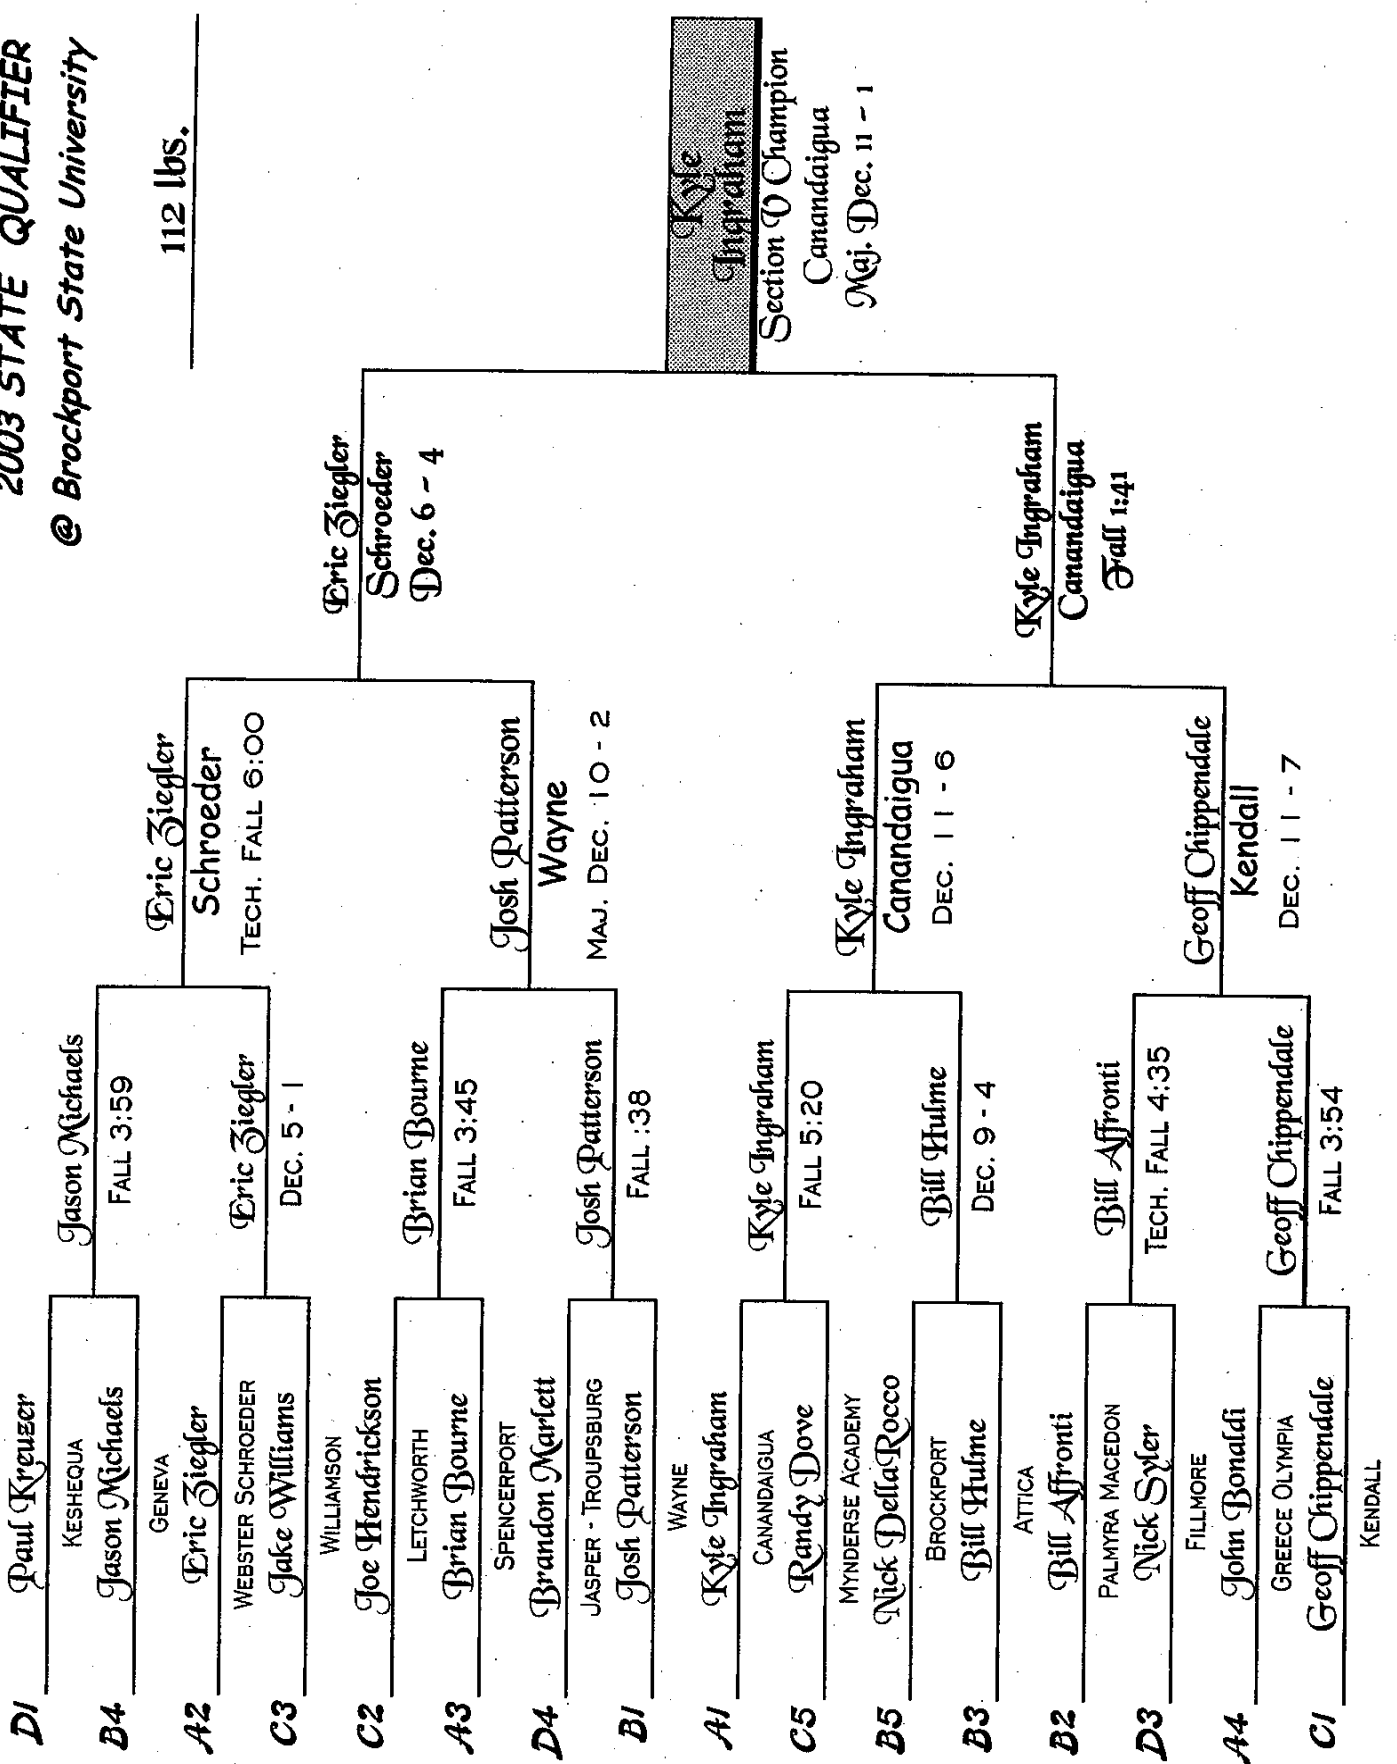

112 lbs.

Kyle Ingraham
Section O Champion
Canandaigua
Maj. Dec. 11 - 1

2003 STATE QUALIFIER @ Brockport State University

119 lbs.

C1	Mike Benedict	Mike Benedict FALL :32	Glen Dowdy Olympia TECH. FALL 4:38
D4	CAMPBELL - SAVONA Tony Burflew		
A2	HAMMONDSPORT Glen Dowdy	Glen Dowdy FALL 1:19	
B3	GREECE OLYMPIA Dustin White		
B2	HONEOYE FALLS - LIMA Dylan Rusiniak		
A3	ATTICA Travis Hilbert	Travis Hilbert DEC. 13 - 6	Travis Hilbert Brockport OOC 6 - 4
C4	BROCKPORT Justin Johnston		
D1	PERRY Kyle Amidon	Kyle Amidon DEC. 7 - 3	
A1	CANISTEO Gregor Gillespie	Gregor Gillespie FALL 3:13	Gregor Gillespie Schroeder TECH. FALL 5:36
B4	WEBSTER SCHROEDER Josh Bloom		
C2	GENEVA James Johnson	James Johnson FALL 2:48	
D3	LETCHWORTH John McDonald		
D2	NORTHSTAR CHRISTIAN ACADEMY Jeremy Newell		
C3	JASPER - TROUPSBURG Alden Atkins	Alden Atkins FALL 5:26	Gregor Gillespie Schroeder Tech. Fall 3:59
A4	SODUS Joe Ranzenbach	Joe Ranzenbach DEC. 6 - 4	
B1	HILTON Luke Baum		
	WAYNE		