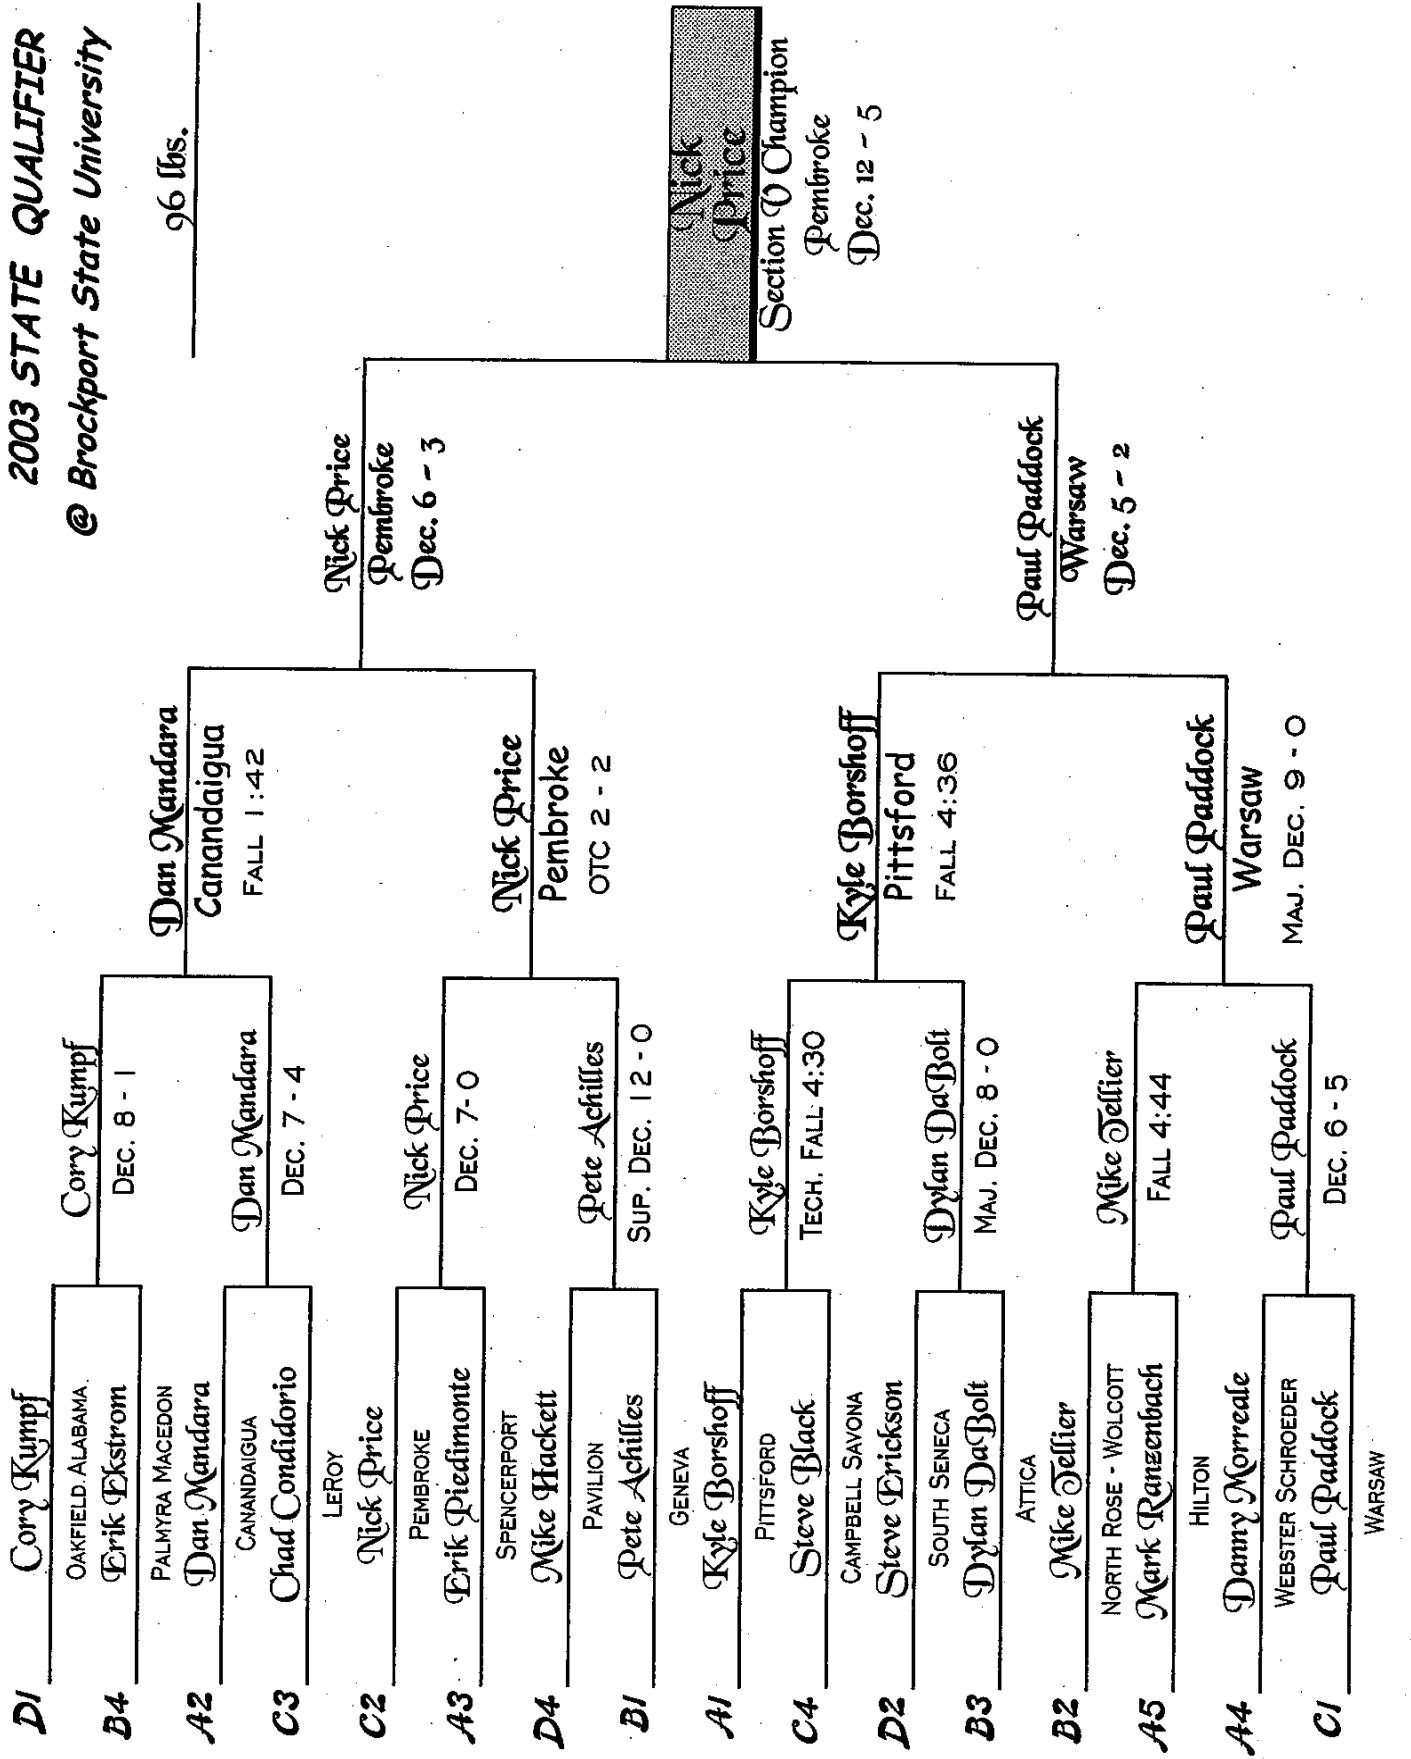

2003 STATE QUALIFIER
@ Brockport State University

96 lbs.

Nick Price
Section O Champion
Pembroke
Dec. 12 - 5

2003 STATE QUALIFIER
@ Brockport State University

103 lbs.

JASPER TROUPSBERG

2003 STATE QUALIFIER
@ Brockport State University