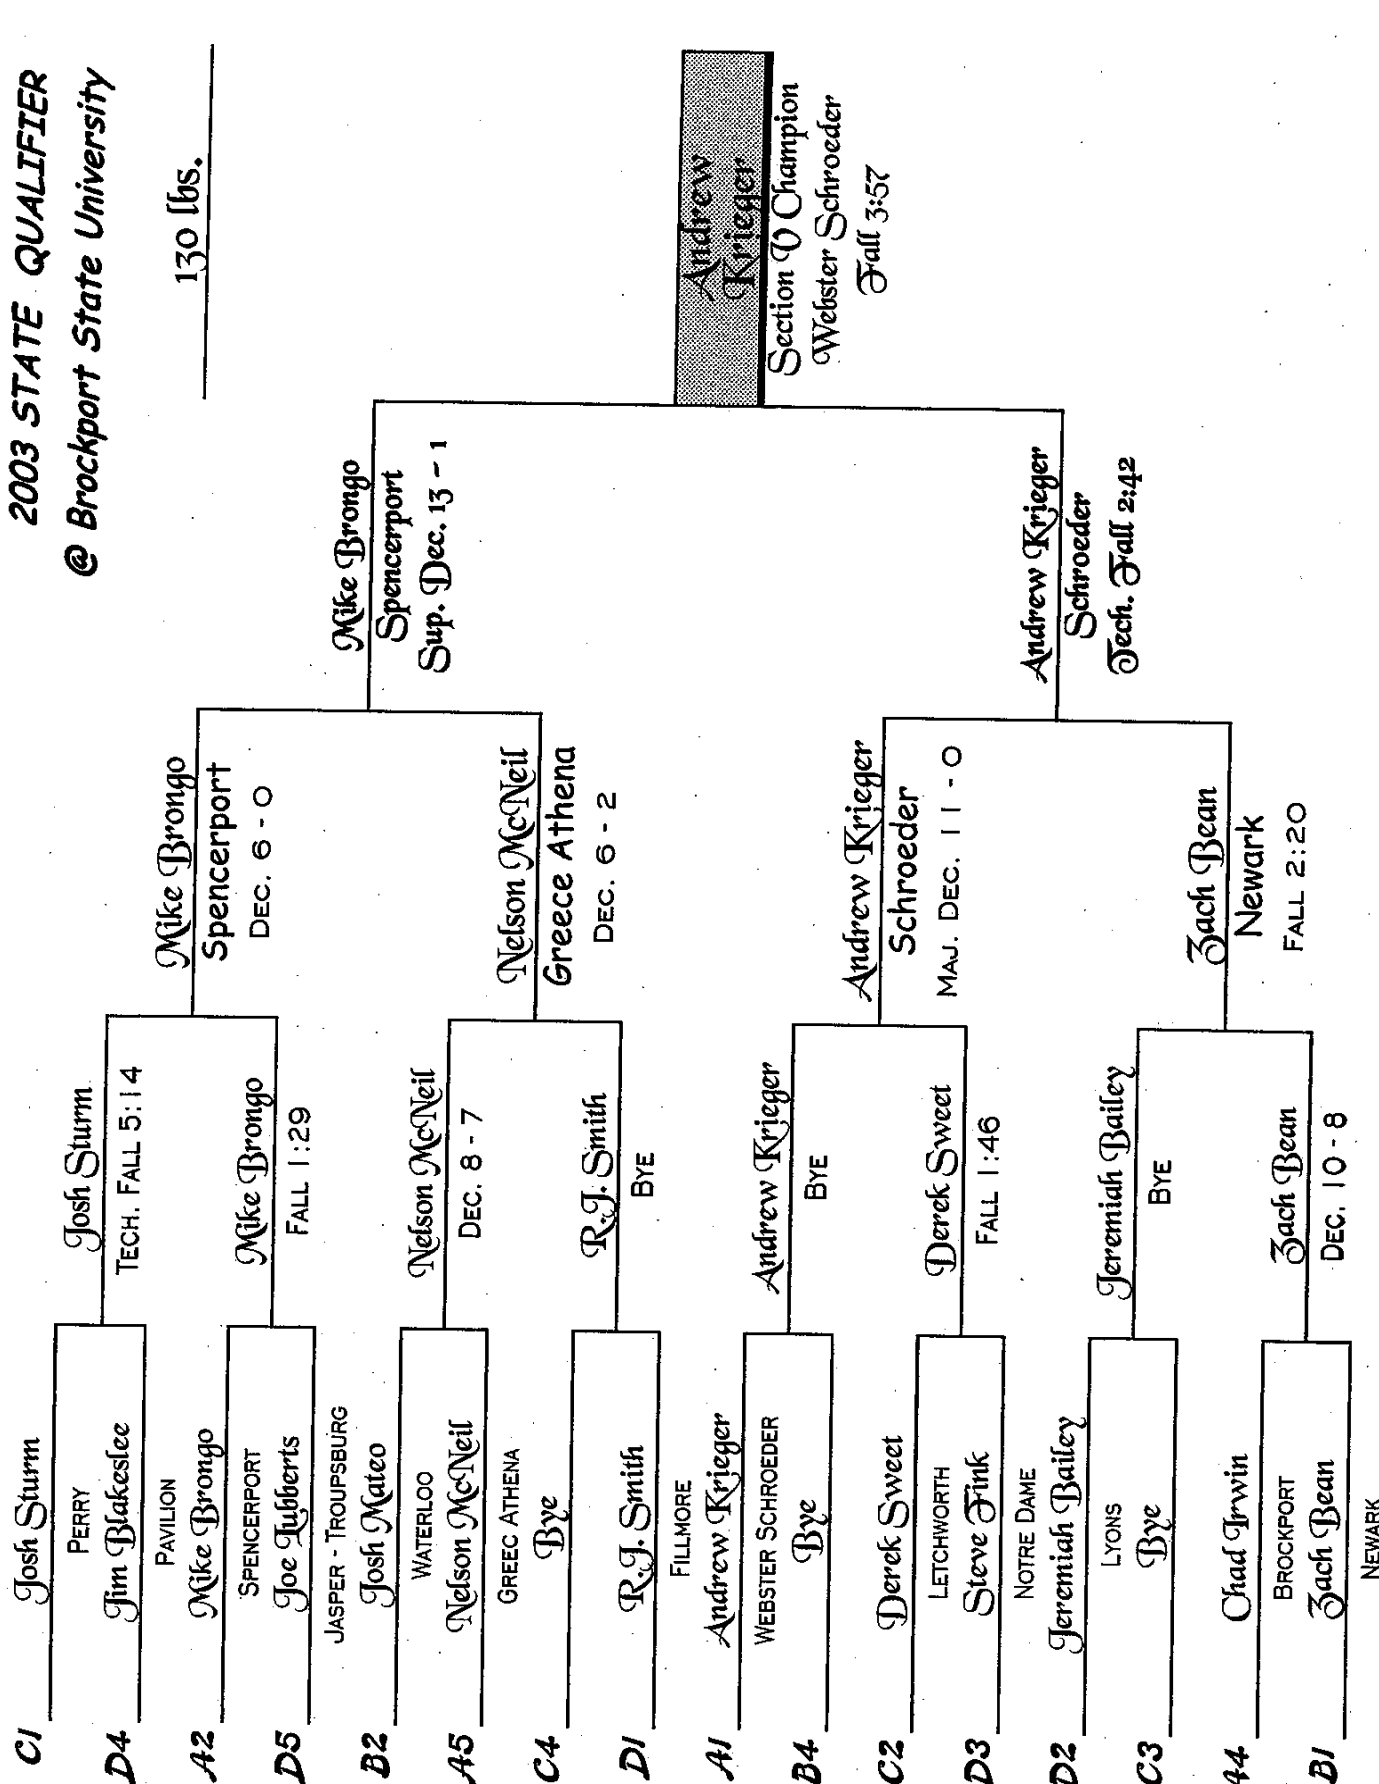

2003 STATE QUALIFIER @ Brockport State University

130 lbs.

Andrew Krieger

Section O Champion
Webster Schroeder
Fall 3:57

Mike Brongo
Spencerport
Sup. Dec. 13 - 1

Mike Brongo
Spencerport
DEC. 6 - 0

Nelson McNeil
Greece Athena
DEC. 6 - 2

Andrew Krieger
Schroeder
MAJ. DEC. 11 - 0

Zach Bean
Newark
FALL 2:20

Josh Sturm
TECH. FALL 5:14

Mike Brongo
FALL 1:29

Nelson McNeil
DEC. 8 - 7

R.J. Smith
BYE

Andrew Krieger
BYE

Derek Sweet
FALL 1:46

Jeremiah Bailey
BYE

Zach Bean
DEC. 10 - 8

C1 Josh Sturm

PERRY
Jim Blakeslee

PAVILION
Mike Brongo

SPENCERPORT
Joe Tubbertis

JASPER - TROUPSBURG

Jose Mateo

WATERLOO

Nelson McNeil
GREEC ATHENA

Bye

R.J. Smith

FILLMORE

Andrew Krieger

WEBSTER SCHROEDER

Bye

Derek Sweet

LETCHEWORTH

Steve Fink

NOTRE DAME

Jeremiah Bailey

LYONS

Bye

Chad Irwin

BROCKPORT

Zach Bean

NEWARK

Andrew Krieger
Schroeder

Tech. Fall 2:42