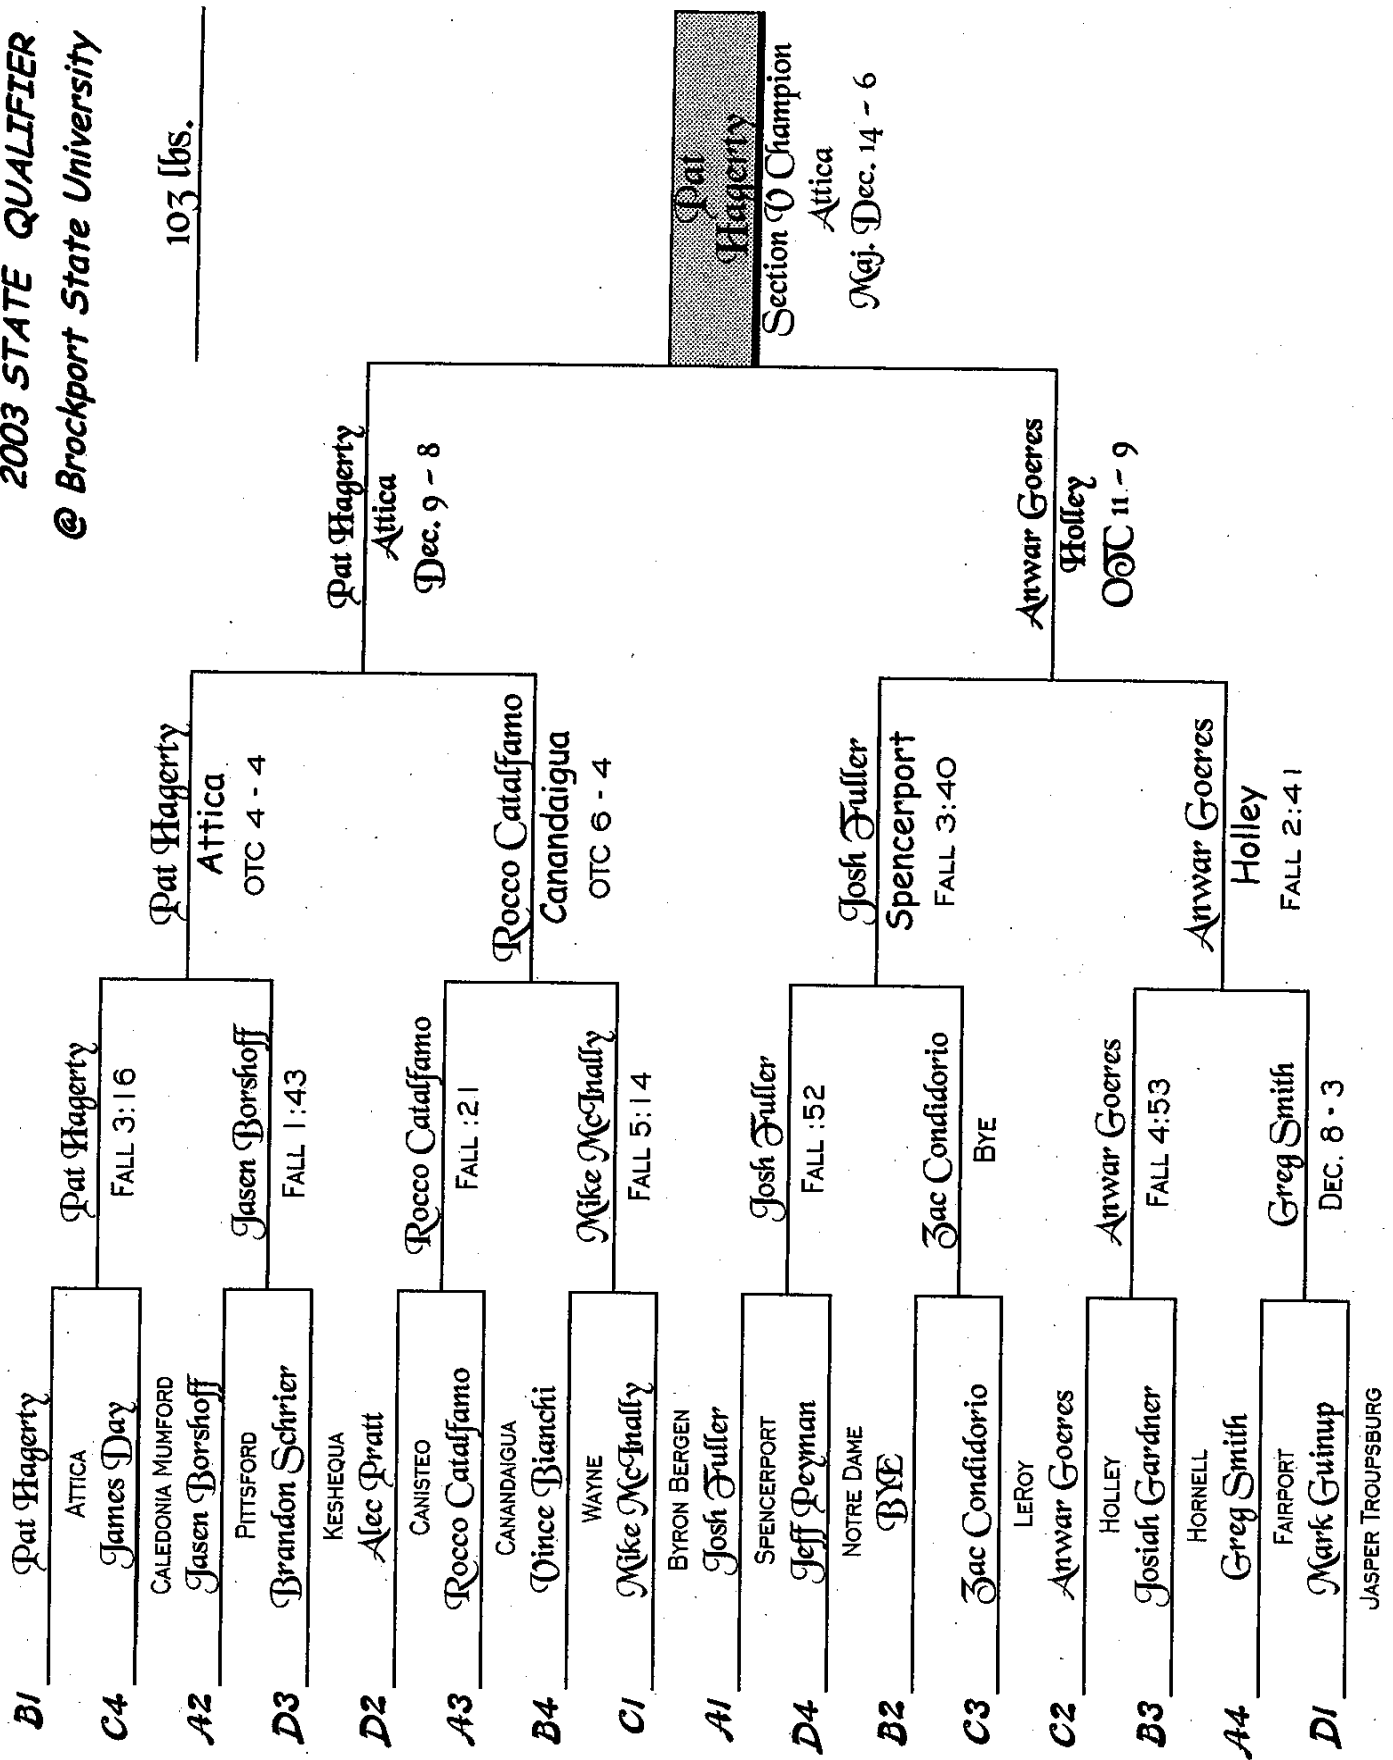

2003 STATE QUALIFIER
@ Brockport State University

96 lbs.

Nick Price
Section O Champion
Pembroke
Dec. 12 - 5

2003 STATE QUALIFIER
@ Brockport State University

103 lbs.

JASPER TROUPSBERG

2003 STATE QUALIFIER
@ Brockport State University