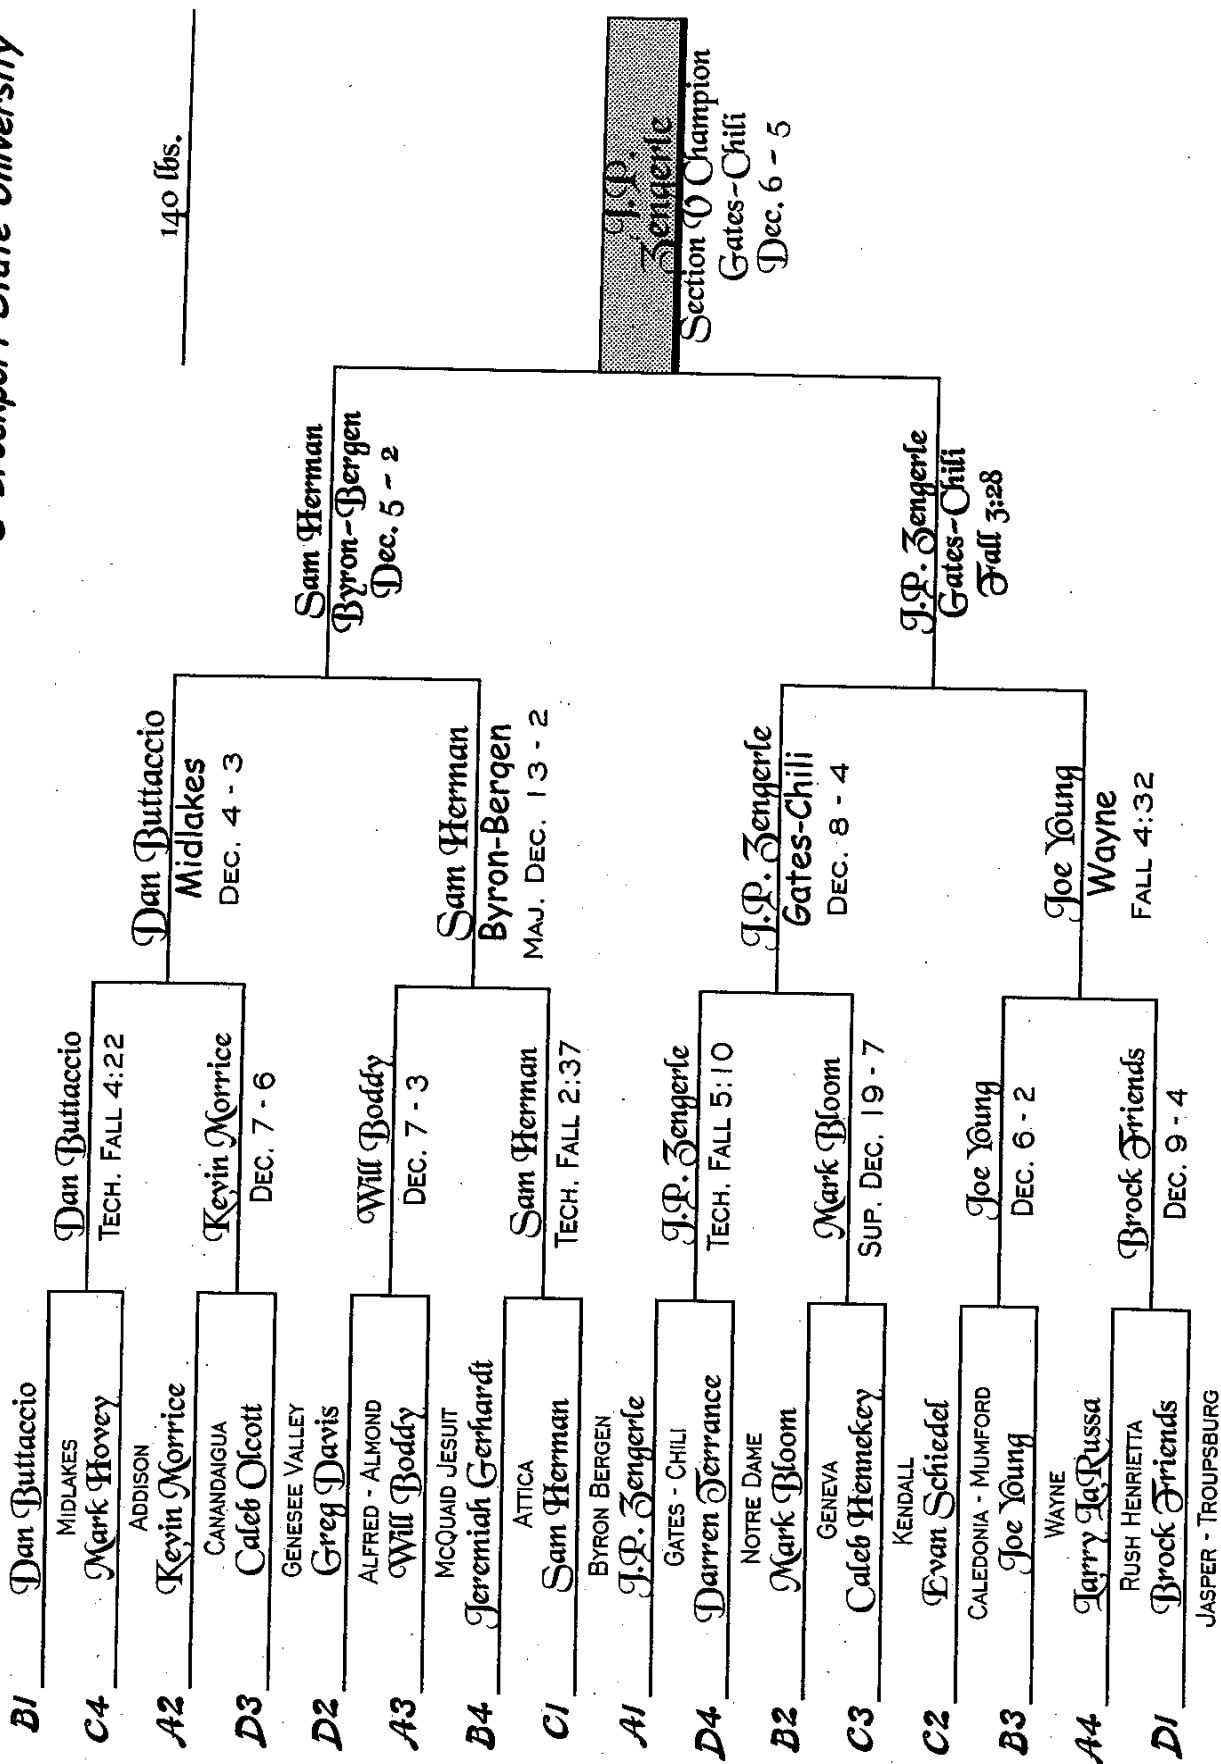

2003 STATE QUALIFIER @ Brockport State University