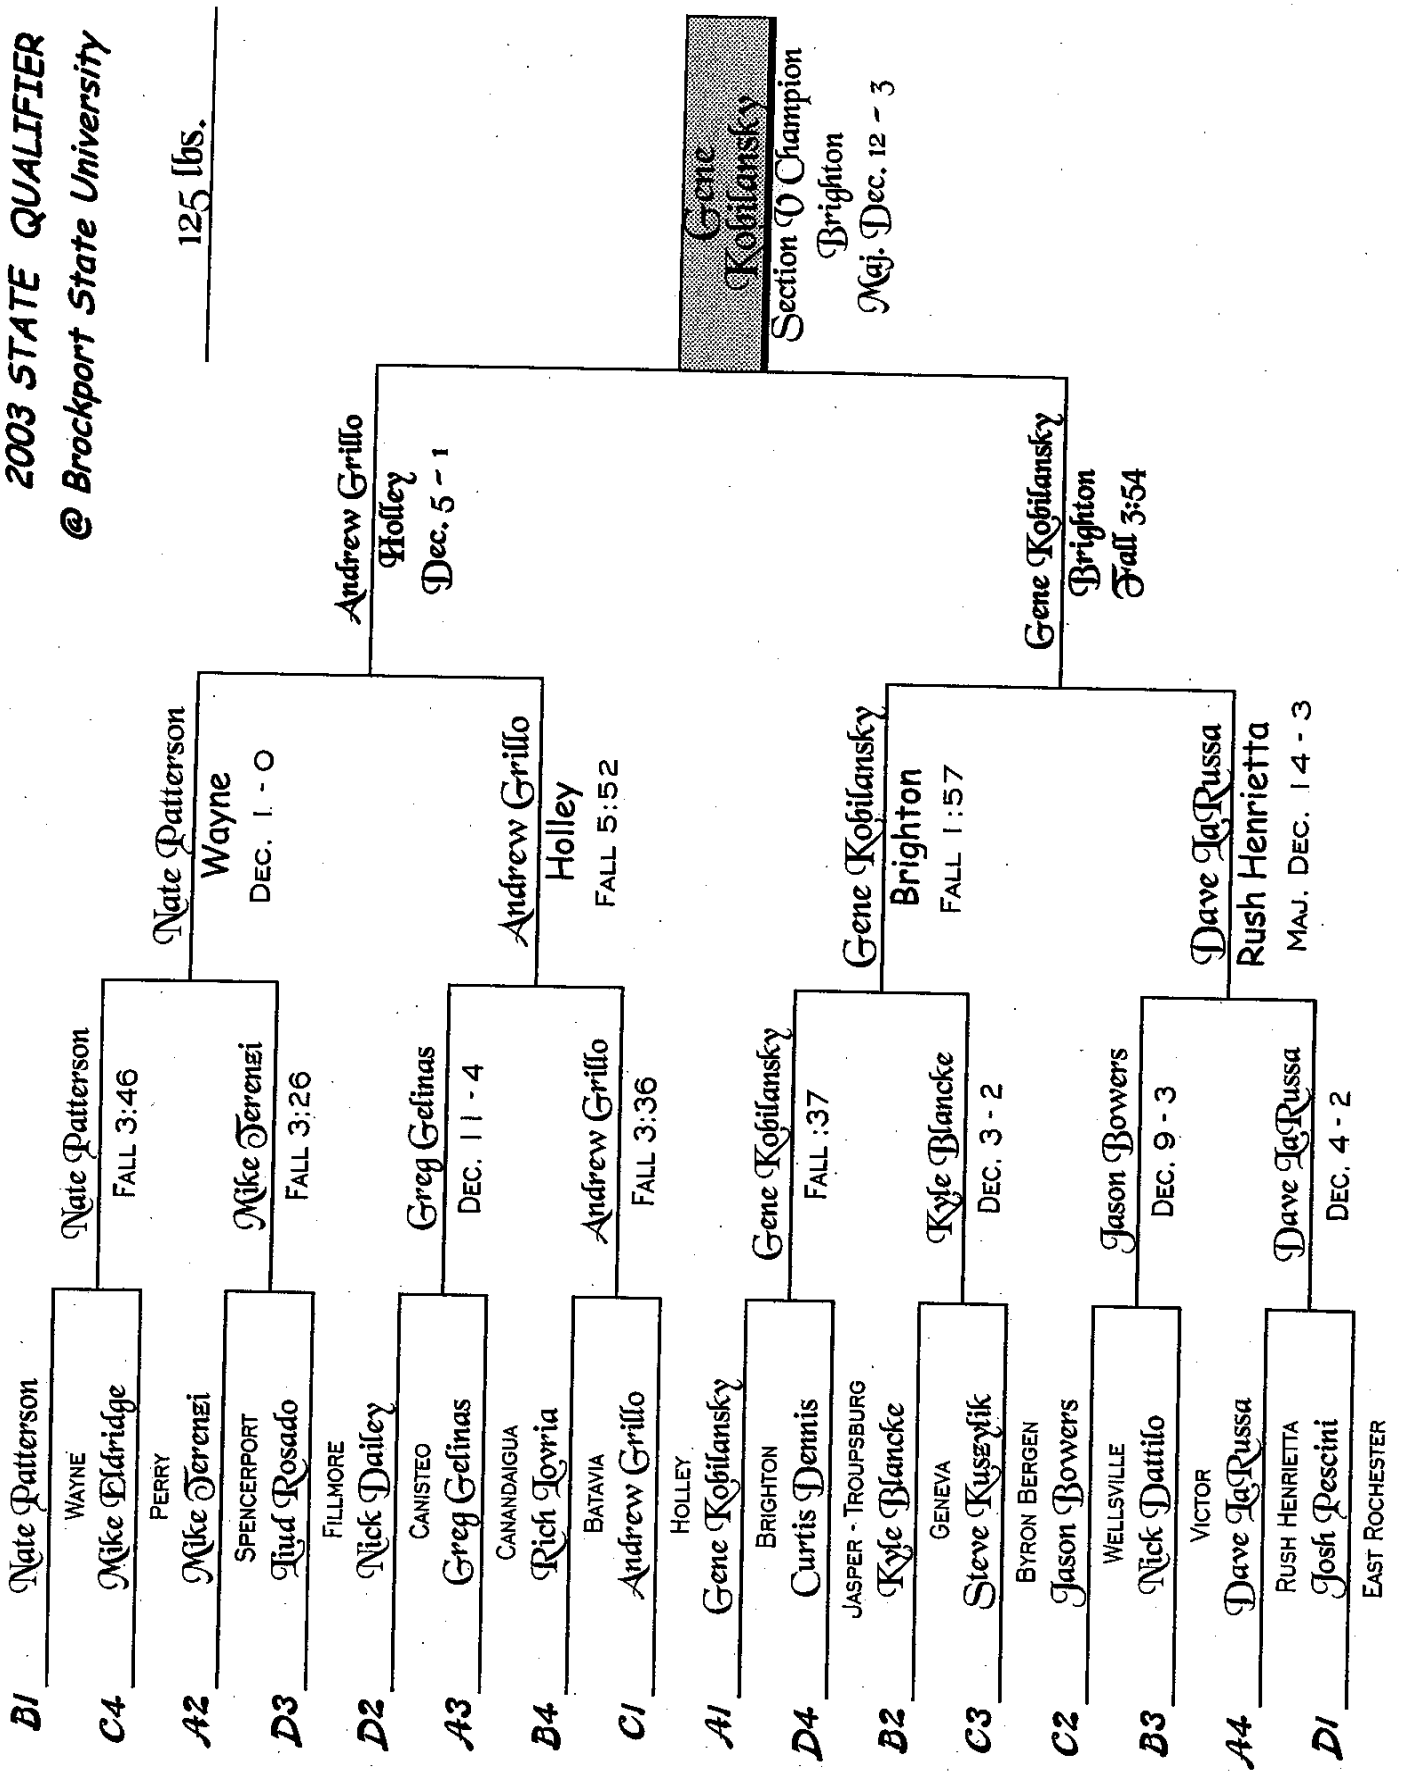

2003 STATE QUALIFIER
@ Brockport State University

125 lbs.

Gene Kobilansky
Section O Champion
Brighton
Maj. Dec. 12 - 3