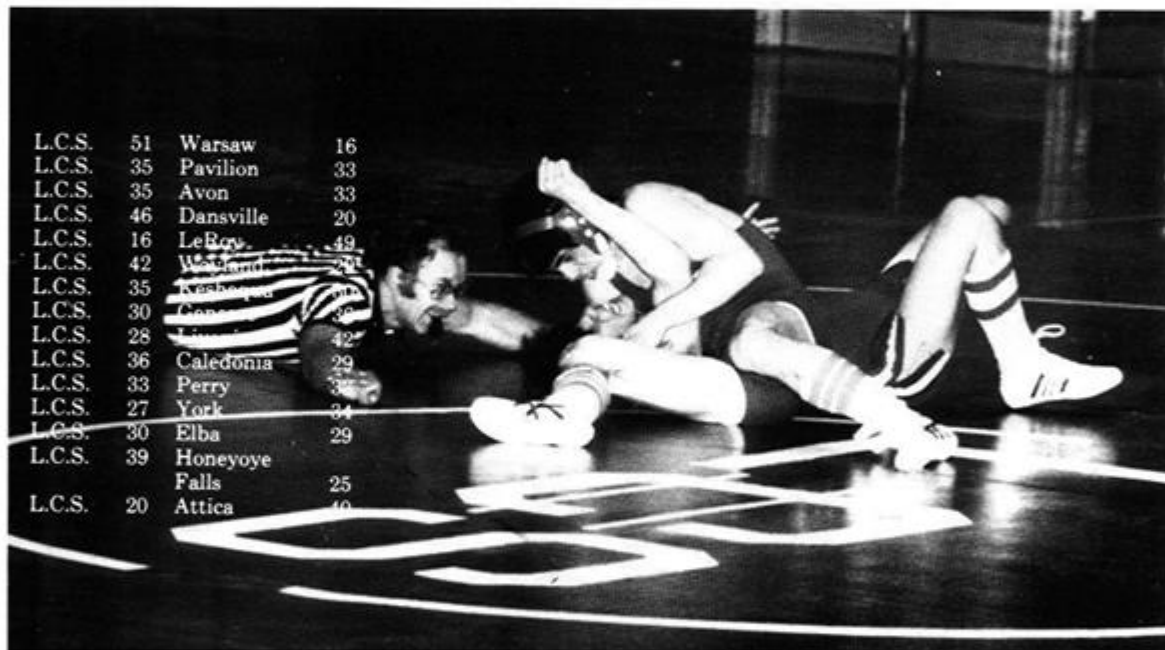

Wrestling
Team
Row One:
Lance Ban-
nister, Steve
Grisewood,
Steve Sacco,
Eric Jackson,
Tom Gozelski,
Bruce
Bergstrom,
Scott Cobin,
Pat Oulton,
Rusty Shear-
ing. Row Two:
Coach Wayne
Robbins, Ron
Ikeler, Kevin
Sampson,
Marty Weaver,
Eric Shearing,
Bob Bartolot-
ta, John Szucs,
Rich Wilbur,
Kevin Brant,
Dan Sacco,
Tony Vallance.

Above Right: Tony Vallance makes another opponent submit with a vicious headlock. Right: Dan Sacco is about to score with his favorite arm bar.