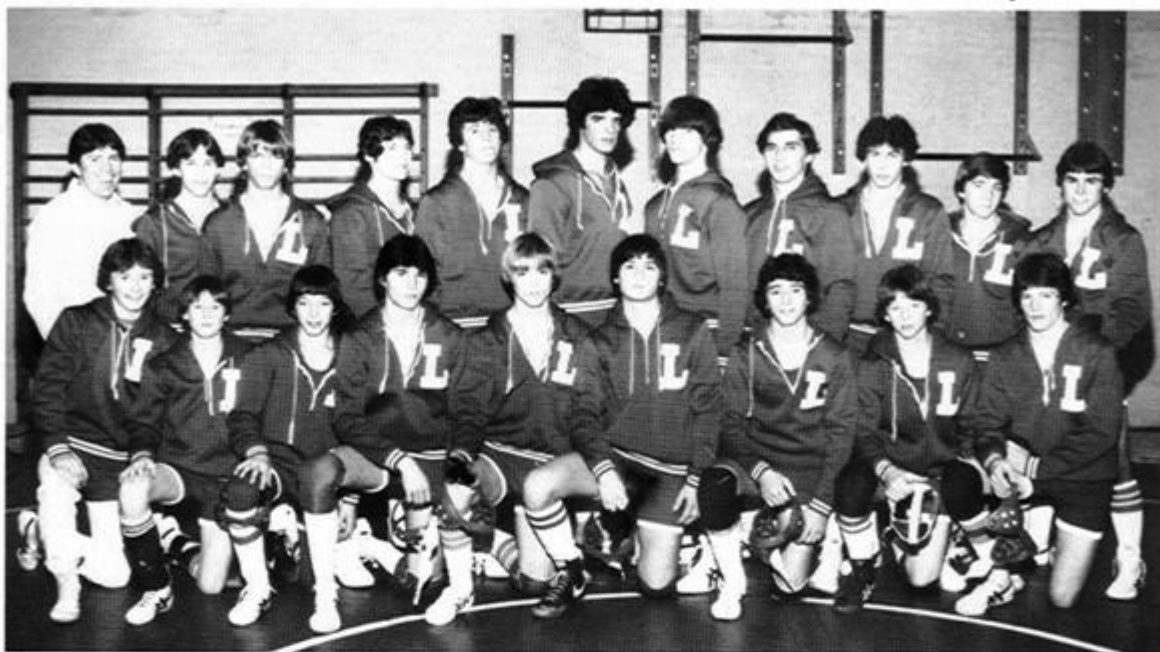

Wrestling
Team
Row One:
Lance Ban-
nister, Steve
Grisewood,
Steve Sacco,
Eric Jackson,
Tom Gozelski,
Bruce
Bergstrom,
Scott Cobin,
Pat Oulton,
Rusty Shear-
ing. Row Two:
Coach Wayne
Robbins, Ron
Ikeler, Kevin
Sampson,
Marty Weaver,
Eric Shearing,
Bob Bartolot-
ta, John Szucs,
Rich Wilbur,
Kevin Brant,
Dan Sacco,
Tony Vallance.

Above Right: Tony Vallance makes another opponent submit with a vicious headlock. Right: Dan Sacco is about to score with his favorite arm bar.