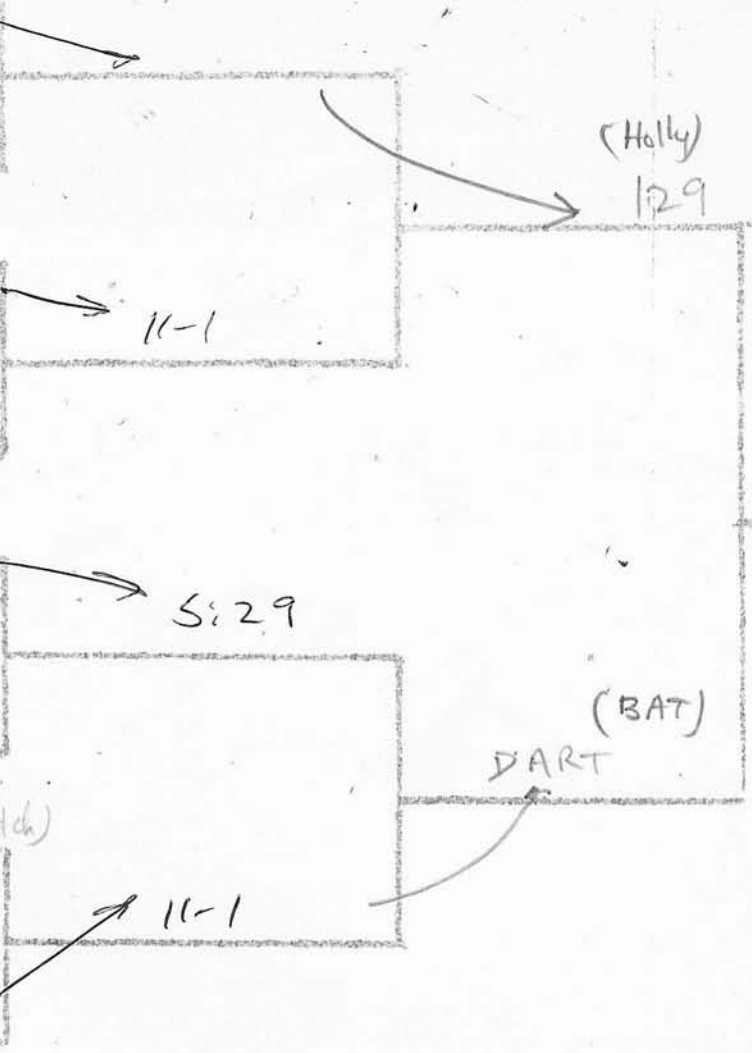

Dale
2 DART 4-0 (BAT)

7-5 switch cradle +

Casey PALMER 4-0 (B)

9-6

Dean HALL (0-5) W

(3)

Terry PIERCE (3-2-1) (Let)

palman - 14-4